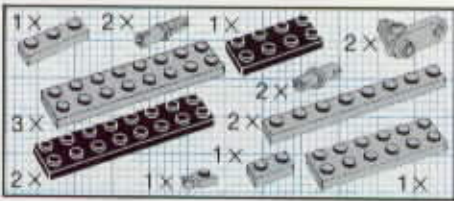

MODEL TEAM

5510

1

2

3

- 1x [1x 10-hole dark grey Technic plate]
- 1x [1x 1-hole dark grey Technic pin]
- 1x [1x 1-hole dark grey Technic bush]
- 1x [1x 1-hole dark grey Technic axle]
- 1x [1x 1-hole dark grey Technic axle]
- 2x [1x 1-hole dark grey Technic bush]
- 1x [1x 1-hole dark grey Technic bush]
- 2x [1x 1-hole dark grey Technic bush]

4

- 1 [1x 10-hole grey Technic Technic axle]
- 2 [1x 10-hole grey Technic Technic axle]

- 1x [1x 10-hole yellow Technic Technic axle]
- 1x [1x 1-hole dark grey Technic bush]
- 1x [1x 1-hole dark grey Technic bush]
- 1x [1x 1-hole dark grey Technic bush]
- 2x [1x 1-hole dark grey Technic bush]
- 2x [1x 1-hole dark grey Technic bush]