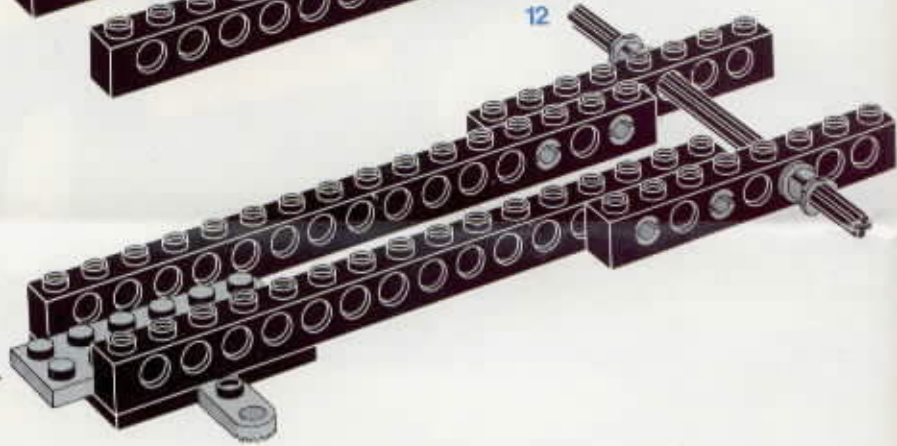

MODEL TEAM

5510

1

2

3

- 1x [1x 10-hole dark grey Technic plate]
- 1x [1x 1-hole dark grey Technic pin]
- 1x [1x 1-hole dark grey Technic bush]
- 1x [1x 1-hole dark grey Technic axle]
- 1x [1x 1-hole dark grey Technic axle]
- 2x [1x 1-hole dark grey Technic bush]
- 1x [1x 1-hole dark grey Technic bush]
- 2x [1x 1-hole dark grey Technic bush]

4

- 1 [1x 10-hole grey Technic Technic axle]
- 2 [1x 10-hole grey Technic Technic axle]

- 1x [1x 10-hole yellow Technic Technic axle]
- 1x [1x 1-hole dark grey Technic bush]
- 1x [1x 1-hole dark grey Technic bush]
- 1x [1x 1-hole dark grey Technic bush]
- 2x [1x 1-hole dark grey Technic bush]
- 2x [1x 1-hole dark grey Technic bush]

5

- 1 [1x 10-hole grey Technic Technic axle]
- 2 [1x 10-hole grey Technic Technic axle]
- 3 [1x 10-hole grey Technic Technic axle]

- 1x [1x 10-hole dark grey Technic Technic axle]
- 1x [1x 10-hole dark grey Technic Technic axle]
- 1x [1x 10-hole dark grey Technic Technic axle]
- 2x [1x 10-hole dark grey Technic Technic axle]
- 3x [1x 10-hole dark grey Technic Technic axle]
- 1x [1x 10-hole dark grey Technic Technic axle]
- 1x [1x 10-hole dark grey Technic Technic axle]
- 1x [1x 10-hole dark grey Technic Technic axle]
- 2x [1x 10-hole dark grey Technic Technic axle]
- 4x [1x 10-hole dark grey Technic Technic axle]
- 1x [1x 10-hole dark grey Technic Technic axle]