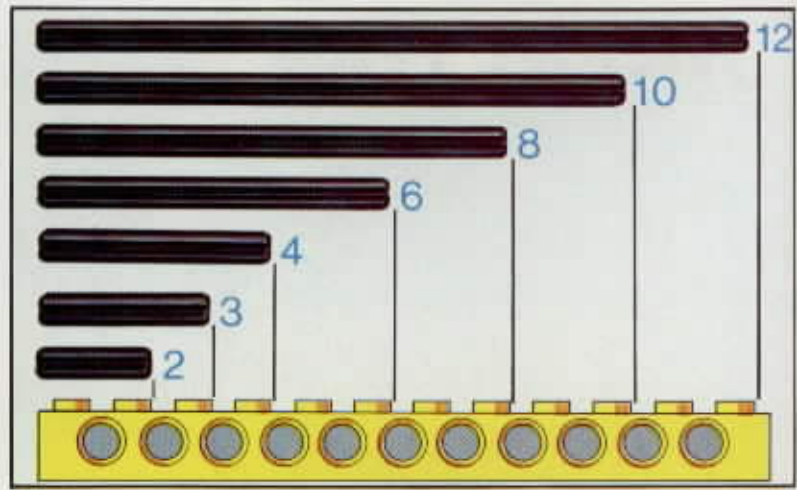

MODEL TEAM

5510

1

2

3

- 1x [1x 10-hole dark grey Technic plate]
- 1x [1x 1-hole dark grey Technic pin]
- 1x [1x 1-hole dark grey Technic bush]
- 1x [1x 1-hole dark grey Technic axle]
- 1x [1x 1-hole dark grey Technic axle]
- 2x [1x 1-hole dark grey Technic bush]
- 1x [1x 1-hole dark grey Technic bush]
- 2x [1x 1-hole dark grey Technic bush]

4

- 1 [1x 10-hole grey Technic Technic axle]
- 2 [1x 10-hole grey Technic Technic axle]

- 1x [1x 10-hole yellow Technic Technic axle]
- 1x [1x 1-hole dark grey Technic bush]
- 1x [1x 1-hole dark grey Technic bush]
- 1x [1x 1-hole dark grey Technic bush]
- 2x [1x 1-hole dark grey Technic bush]
- 2x [1x 1-hole dark grey Technic bush]

5

- 1 [1x 10-hole grey Technic Technic axle]
- 2 [1x 10-hole grey Technic Technic axle]
- 3 [1x 10-hole grey Technic Technic axle]

- 1x [1x 10-hole dark grey Technic Technic axle]
- 1x [1x 10-hole dark grey Technic Technic axle]
- 1x [1x 10-hole dark grey Technic Technic axle]
- 2x [1x 10-hole dark grey Technic Technic axle]
- 3x [1x 10-hole dark grey Technic Technic axle]
- 1x [1x 10-hole dark grey Technic Technic axle]
- 1x [1x 10-hole dark grey Technic Technic axle]
- 1x [1x 10-hole dark grey Technic Technic axle]
- 2x [1x 10-hole dark grey Technic Technic axle]
- 4x [1x 10-hole dark grey Technic Technic axle]
- 1x [1x 10-hole dark grey Technic Technic axle]