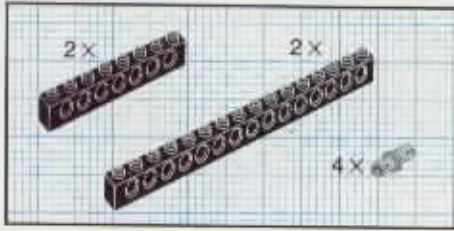

MODEL TEAM

5510

1

2

3

- 1x [1x 10-hole dark grey Technic plate]
- 1x [1x 1-hole dark grey Technic pin]
- 1x [1x 1-hole dark grey Technic bush]
- 1x [1x 1-hole dark grey Technic axle]
- 1x [1x 1-hole dark grey Technic axle]
- 2x [1x 1-hole dark grey Technic bush]
- 1x [1x 1-hole dark grey Technic bush]
- 2x [1x 1-hole dark grey Technic bush]

4

- 1 [1x 10-hole grey Technic Technic axle]
- 2 [1x 10-hole grey Technic Technic axle]

- 1x [1x 10-hole yellow Technic Technic axle]
- 1x [1x 1-hole dark grey Technic bush]
- 1x [1x 1-hole dark grey Technic bush]
- 1x [1x 1-hole dark grey Technic bush]
- 2x [1x 1-hole dark grey Technic bush]
- 2x [1x 1-hole dark grey Technic bush]