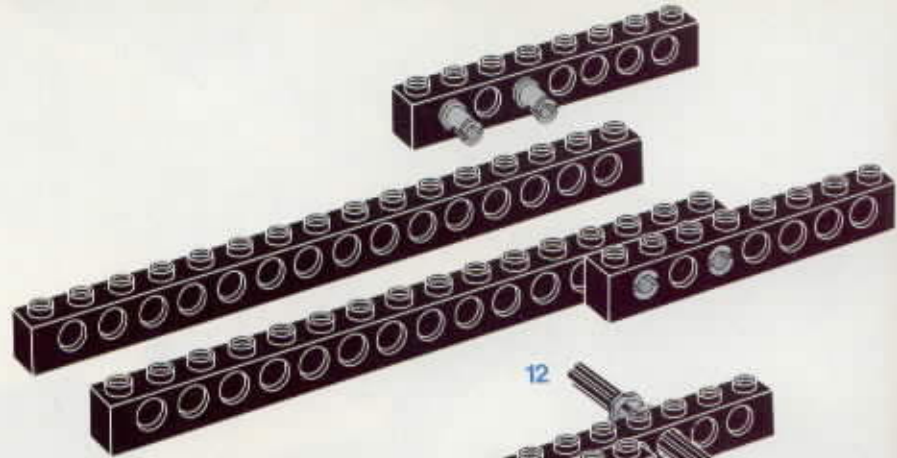

MODEL TEAM

5510

1

2

3

- 1x [1x 10-hole dark grey Technic plate]
- 1x [1x 1-hole dark grey Technic pin]
- 1x [1x 1-hole dark grey Technic bush]
- 1x [1x 1-hole dark grey Technic axle]
- 1x [1x 1-hole dark grey Technic axle]
- 2x [1x 1-hole dark grey Technic bush]
- 1x [1x 1-hole dark grey Technic bush]
- 2x [1x 1-hole dark grey Technic bush]

4

- 1 [1x 10-hole grey Technic Technic axle]
- 2 [1x 10-hole grey Technic Technic axle]

- 1x [1x 10-hole yellow Technic Technic axle]
- 1x [1x 1-hole dark grey Technic bush]
- 1x [1x 1-hole dark grey Technic bush]
- 1x [1x 1-hole dark grey Technic bush]
- 2x [1x 1-hole dark grey Technic bush]
- 2x [1x 1-hole dark grey Technic bush]

5

- 1 [1x 10-hole grey Technic Technic axle]
- 2 [1x 10-hole grey Technic Technic axle]
- 3 [1x 10-hole grey Technic Technic axle]

- 1x [1x 10-hole dark grey Technic Technic axle]
- 1x [1x 10-hole dark grey Technic Technic axle]
- 1x [1x 10-hole dark grey Technic Technic axle]
- 2x [1x 10-hole dark grey Technic Technic axle]
- 3x [1x 10-hole dark grey Technic Technic axle]
- 1x [1x 10-hole dark grey Technic Technic axle]
- 1x [1x 10-hole dark grey Technic Technic axle]
- 1x [1x 10-hole dark grey Technic Technic axle]
- 2x [1x 10-hole dark grey Technic Technic axle]
- 4x [1x 10-hole dark grey Technic Technic axle]
- 1x [1x 10-hole dark grey Technic Technic axle]