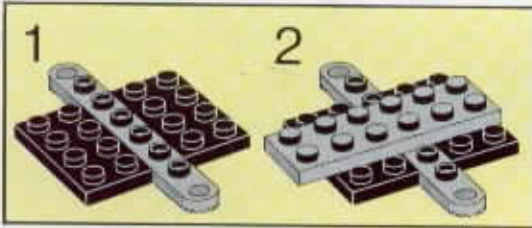

MODEL TEAM

5510

1

2

3

- 1x [1x 10-hole dark grey Technic plate]
- 1x [1x 1-hole dark grey Technic pin]
- 1x [1x 1-hole dark grey Technic bush]
- 1x [1x 1-hole dark grey Technic axle]
- 1x [1x 1-hole dark grey Technic axle]
- 2x [1x 1-hole dark grey Technic bush]
- 1x [1x 1-hole dark grey Technic bush]
- 2x [1x 1-hole dark grey Technic bush]

4

- 1 [1x 10-hole grey Technic Technic axle]
- 2 [1x 10-hole grey Technic Technic axle]

- 1x [1x 10-hole yellow Technic Technic axle]
- 1x [1x 1-hole dark grey Technic bush]
- 1x [1x 1-hole dark grey Technic bush]
- 1x [1x 1-hole dark grey Technic bush]
- 2x [1x 1-hole dark grey Technic bush]
- 2x [1x 1-hole dark grey Technic bush]