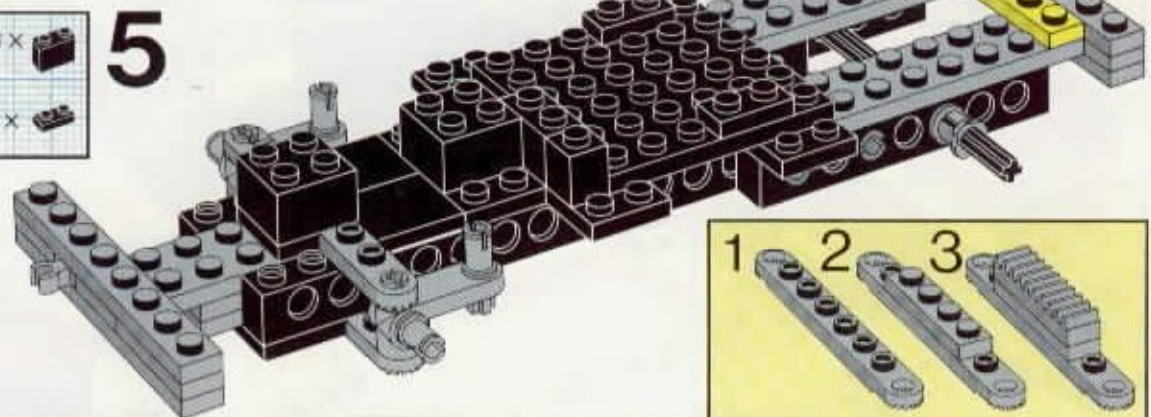

- 1 [1x 10-hole grey Technic Technic axle]
- 2 [1x 10-hole grey Technic Technic axle]

- 1x [1x 10-hole yellow Technic Technic axle]
- 1x [1x 1-hole dark grey Technic bush]
- 1x [1x 1-hole dark grey Technic bush]
- 1x [1x 1-hole dark grey Technic bush]
- 2x [1x 1-hole dark grey Technic bush]
- 2x [1x 1-hole dark grey Technic bush]

5

- 1 [1x 10-hole grey Technic Technic axle]
- 2 [1x 10-hole grey Technic Technic axle]
- 3 [1x 10-hole grey Technic Technic axle]

- 1x [1x 10-hole dark grey Technic Technic axle]
- 1x [1x 10-hole dark grey Technic Technic axle]
- 1x [1x 10-hole dark grey Technic Technic axle]
- 2x [1x 10-hole dark grey Technic Technic axle]
- 3x [1x 10-hole dark grey Technic Technic axle]
- 1x [1x 10-hole dark grey Technic Technic axle]
- 1x [1x 10-hole dark grey Technic Technic axle]
- 1x [1x 10-hole dark grey Technic Technic axle]
- 2x [1x 10-hole dark grey Technic Technic axle]
- 4x [1x 10-hole dark grey Technic Technic axle]
- 1x [1x 10-hole dark grey Technic Technic axle]

6