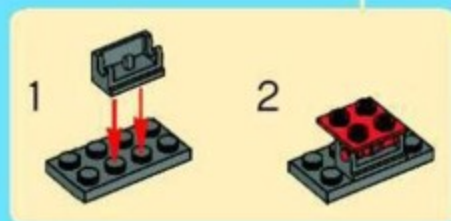

VW Beetle 1960 - Charlotte

Engine : 4 cylinder Boxer, aircooled
Capacity : 1192 cc
Horsepower : 34 bhp at 3600 rpm
V-max : 115 km/h
Length : 4070 mm
Wheelbase : 2400 mm
Weight : 740 kg

Customer Service
Kundenservice