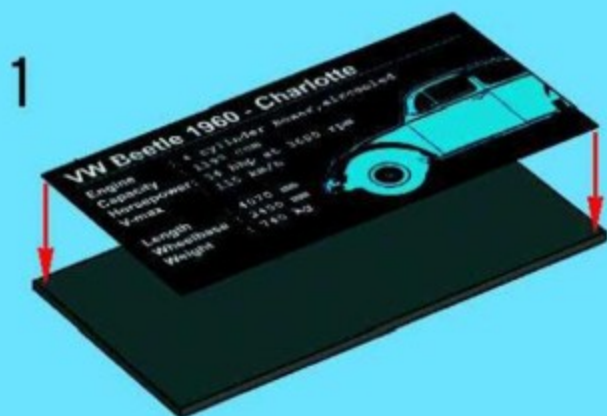

VW Beetle 1960 - Charlotte

Engine : 4 cylinder Boxer, aircooled
Capacity : 1192 cc
Horsepower : 34 bhp at 3600 rpm
V-max : 115 km/h
Length : 4070 mm
Wheelbase : 2400 mm
Weight : 740 kg

Customer Service
Kundenservice