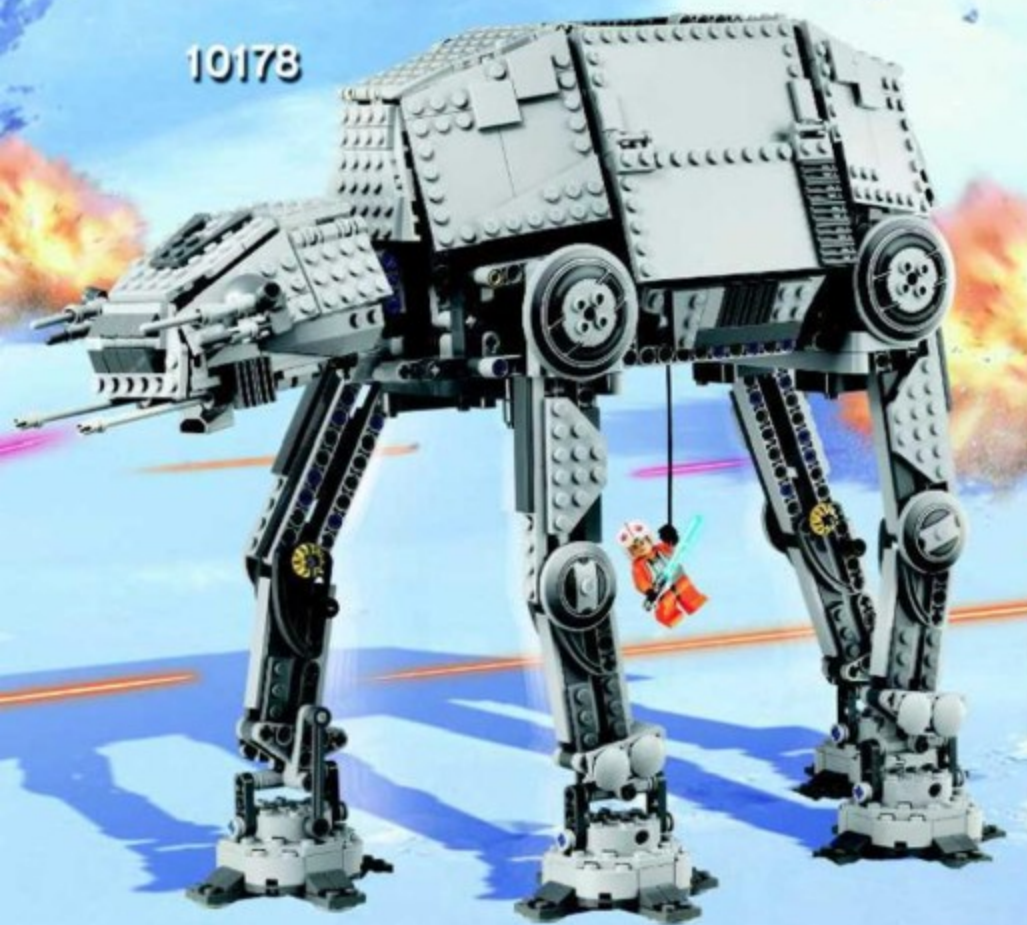

LEGO

**STAR
WARS**

Luke Skywalker™ General Veers™ AT-AT Driver™ Snowtrooper™

**+ POWER
FUNCTIONS**

10178

Includes:

Battery box

Motor