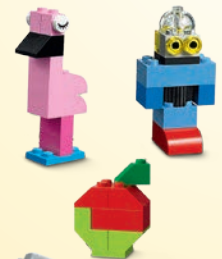

CLASSIC

LEGO® Classic inspires creativity and imagination with these bright, colourful, and versatile LEGO bricks. Each set includes classic LEGO bricks, a mix of special pieces and ideas to help you get started. Everything you need to get inspired and create some fun builds!