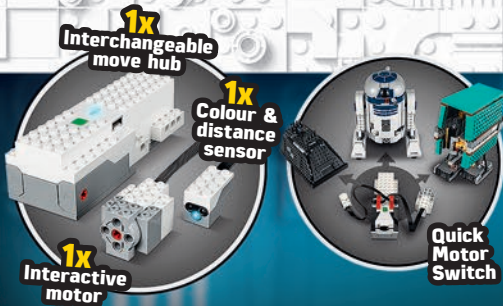

Watch videos online

6+ Years

75253
Droid Commander
8+ years

Smart device required but not included

Batteries not included

DOWNLOAD FREE APP

LEGO.com/apps

LEGO® STAR WARS™
LEGO® BOOST