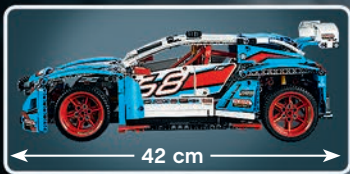

TECHNIC

Build For Real