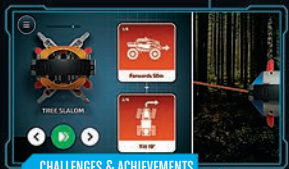

TECHNIC™

Take LEGO® building to the next level. Are you ready to step up?

LEGO® TECHNIC:
CONTROL+
Check for compatibility
LEGO.com/devicecheck

Build For Real

ALL NEW August

42099
4x4 X-treme Off-Roader
11+ years