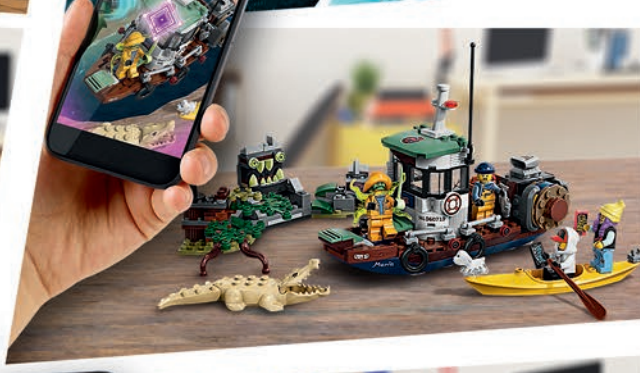

Download App
LEGO® Hidden Side™
LEGO.com/apps

70422
Shrimp Shack Attack
8+ years

70419
Wrecked
Shrimp Boat
7+ years

Download

3D CATALOGUE

7+
Years

70424
Ghost Train
Express
8+ years

LEGO® HIDDEN SIDES™