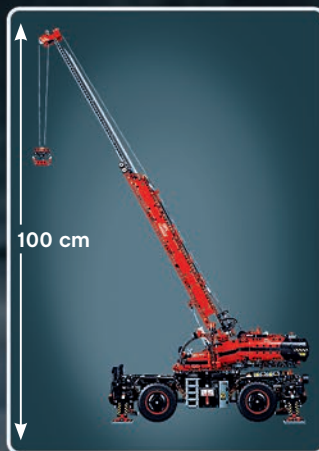

42074
Racing Yacht
8-14 years

DOES NOT FLOAT - NOT
FOR USE IN WATER

60°

42082
Rough Terrain Crane
11+ years

100 cm

Motorised
functionalities

Battery
Box

Large Motor