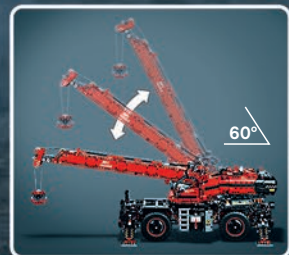

DOES NOT FLOAT - NOT
FOR USE IN WATER

60°

100 cm

Motorised
functionalities

Download

3D CATALOGUE

8+
Years

LEGO® TECHNIC

LEGO.com/technic