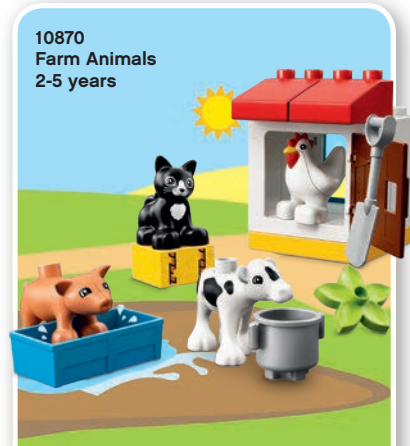

Train not included

10812
Truck &
Tracked Excavator
2-5 years

10868
Farm Pony Stable
2-5 years

ACTION BRICKS

10874
Steam Train
2-5 years

- Sound
- Stop
- Light on/off
- Refuel
- Change direction

10870
Farm Animals
2-5 years