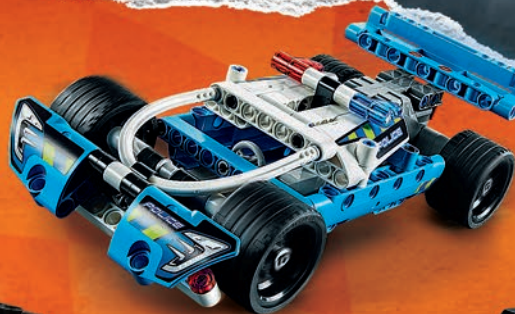

Build For Real

**PULL
BACK**

42089
Power Boat
8+ years

42092
Rescue
Helicopter
8+ years

42073
BASH!
7-14 years

CAN BE COMBINED
42072 + 42073

42091
Police Pursuit
7+ years

42090
Getaway Truck
7+ years