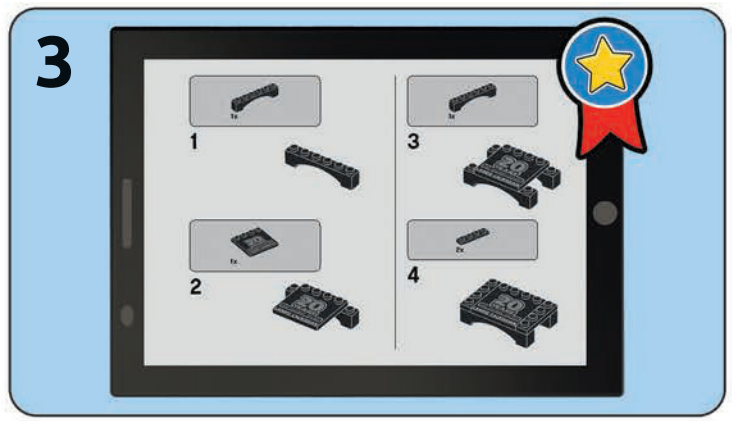

LEGO.com/apps

- Check for compatibility
- Kompatibilität prüfen
- Vérifier la compatibilité
- Controlla la compatibilità
- Comprueba tu compatibilidad
- Verificar a compatibilidade
- Ellenőrizd a kompatibilitást
- Pārbaudīt saderību
- 检查兼容性