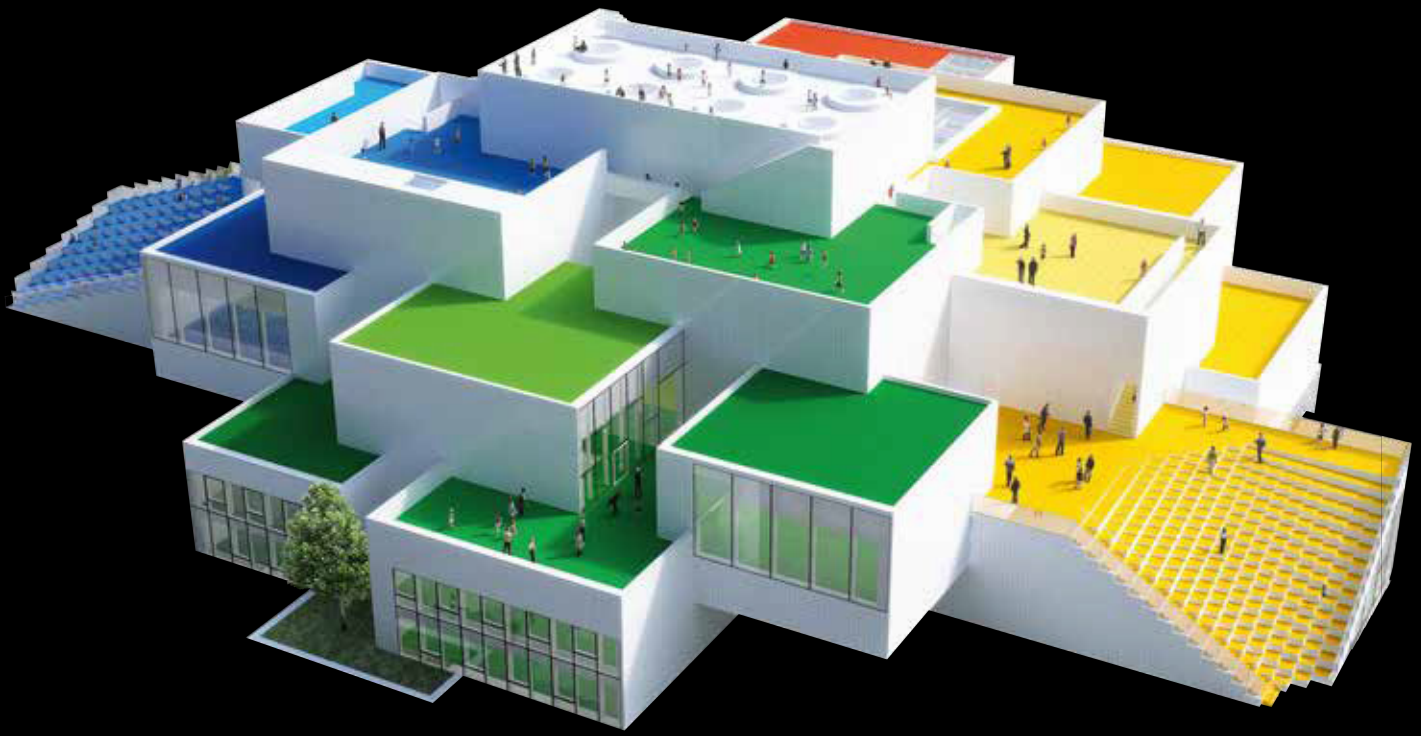

H USE

Home of the Brick™

4000026

LEGO® House
Tree of Creativity

What is LEGO® House?

LEGO® House is a unique experience house located at the centre of Billund – Home of the Brick™.

The building allows LEGO fans of all ages to feel the magic of the LEGO universe and have the ultimate LEGO experience all year round. A number of new LEGO experiences and a sea of LEGO bricks will greet children and adults

The world's most iconic LEGO model at LEGO House

A gigantic tree is the centrepiece of the covered square at LEGO House – Tree of Creativity.

The climbing equipment was in full use at LEGO House in Billund when one of the world's largest LEGO models was installed in the middle of LEGO Square. A tree, 15 metres high, built from more than six million LEGO bricks and packed with details and surprises, making sure that even the most hard-core LEGO enthusiast will be impressed by its creativity. The tree is called 'Tree of Creativity'.

Jesper Vilstrup, Vice President of LEGO House, says: "The tree is impressive in itself and is a true display of what experienced model builders can construct when asked to build with excellence."

The model is located on the ground floor of LEGO House, where access is free. Guests who choose to buy a ticket for the LEGO experiences throughout the rest of the house will be walking

around the tree when ascending the stairs to the next floor. This means that the model can be viewed from all angles, which placed great demands on its design.

Originally, the team behind the model had several ideas for the build, but the tree came out the victor because the idea was so strong.