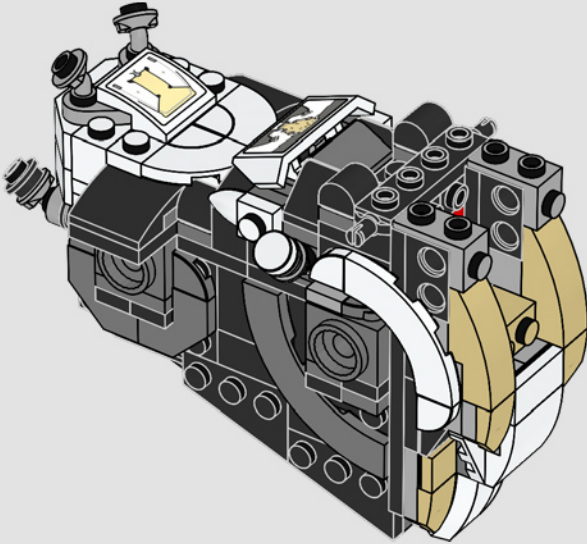

**Neck:** The basic armour plate pattern is almost identical to our first LEGO® sketch model. The neck structure, however, was significantly altered to mimic the mechanical details.

**Body and legs:** Sideways building captures the right angles and curves.

75

76

78

77

79

80

81

83