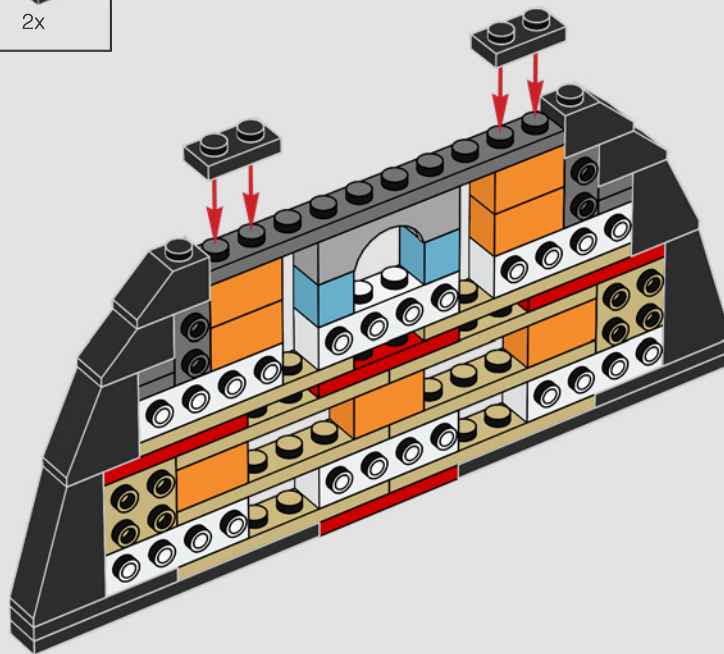

**Neck:** The basic armour plate pattern is almost identical to our first LEGO® sketch model. The neck structure, however, was significantly altered to mimic the mechanical details.

**Body and legs:** Sideways building captures the right angles and curves.

16

17

18

19

20

21

2x

1x