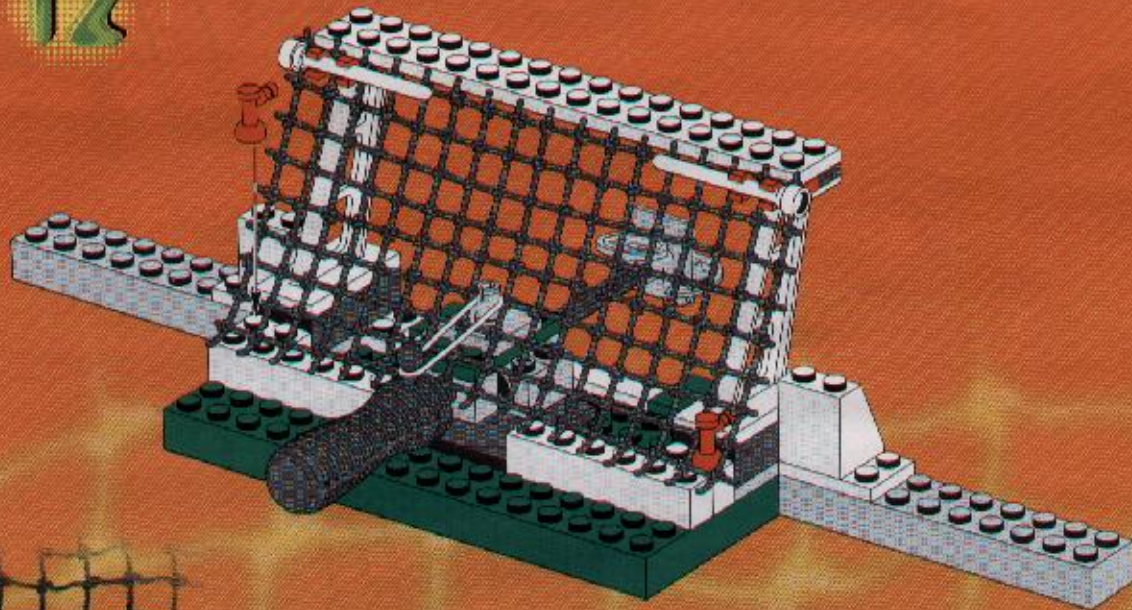

3

8

10

11

12

2x

7

8

16

10

12

13

GOAL GOAL GOAL GOAL

LEGG@CUP

3401

3408

A vibrant scene featuring various LEGO football minifigures on a green field. In the background, a goal is visible with a ball in the net. A player in a green jersey with the number 11 is prominent. In the foreground, a player in a red and white striped jersey is running with a ball, while another player in a green jersey with the number 10 is falling. A large soccer ball is in mid-air. The overall atmosphere is dynamic and celebratory.