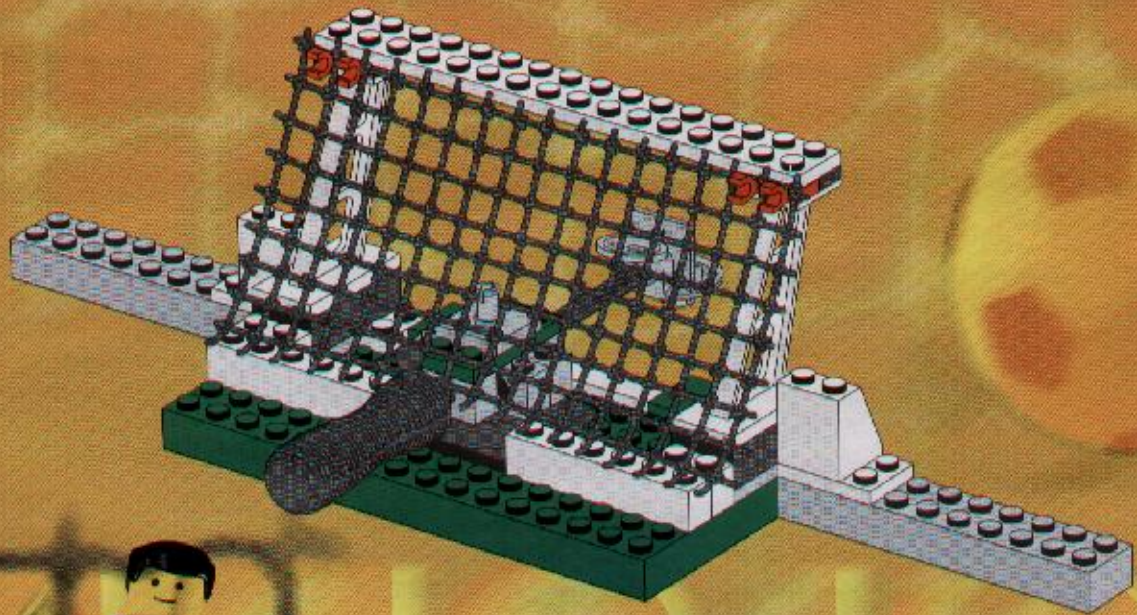

3

8

10

11

12

2x

7

8

16

10

12

13

GOAL GOAL GOAL GOAL

LEGG@CUP

3401

3408

A vibrant scene featuring various LEGO football minifigures on a green field. In the background, a goal is visible with a ball in the net. A player in a green jersey with the number 11 is prominent. In the foreground, a player in a red and white striped jersey is running with a ball, while another player in a green jersey with the number 10 is falling. A large soccer ball is in mid-air. The overall atmosphere is dynamic and celebratory.