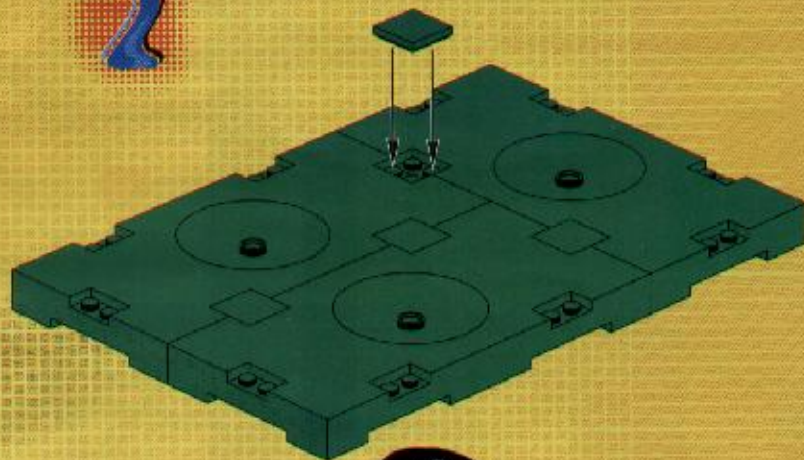

3409

4132682

S

6

6

7

1

2

3

8

10

11

12

2x

7

8

A vibrant scene featuring various LEGO football minifigures on a green field. In the background, a goal is visible with a ball in the net. A player in a green jersey with the number 11 is prominent. In the foreground, a player in a red and white striped jersey is running with a ball, while another player in a green jersey with the number 10 is falling. A large soccer ball is in mid-air. The overall atmosphere is dynamic and celebratory.