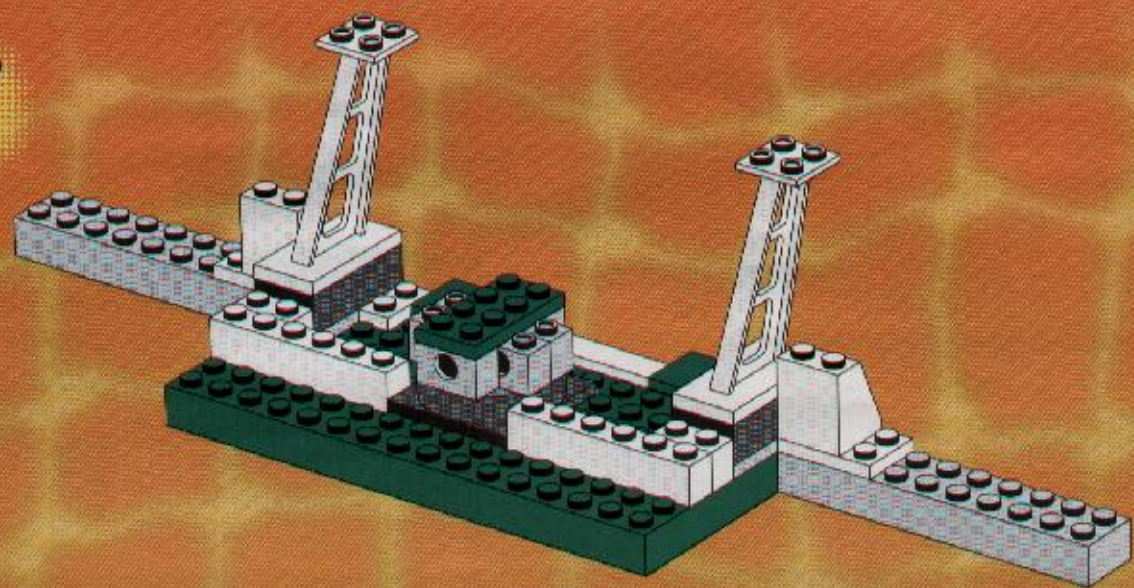

3409

4132682

S

6

6

7

1

2

3

8

10

11

12

2x

7

8

A vibrant scene featuring various LEGO football minifigures on a green field. In the background, a goal is visible with a ball in the net. A player in a green jersey with the number 11 is prominent. In the foreground, a player in a red and white striped jersey is running with a ball, while another player in a green jersey with the number 10 is falling. A large soccer ball is in mid-air. The overall atmosphere is dynamic and celebratory.