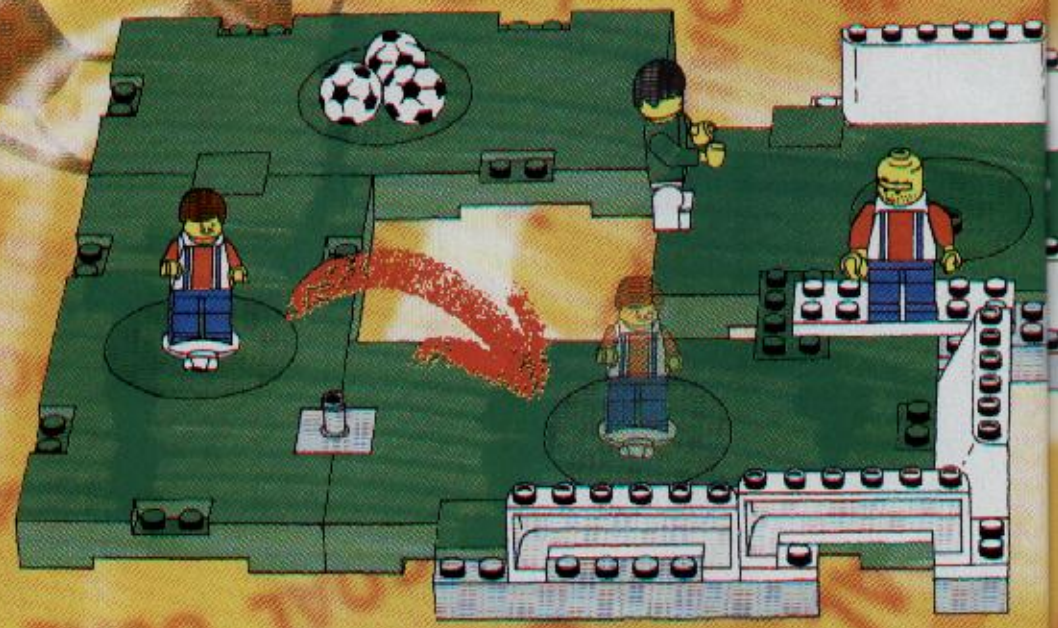

GOAL GOAL GOAL GOAL