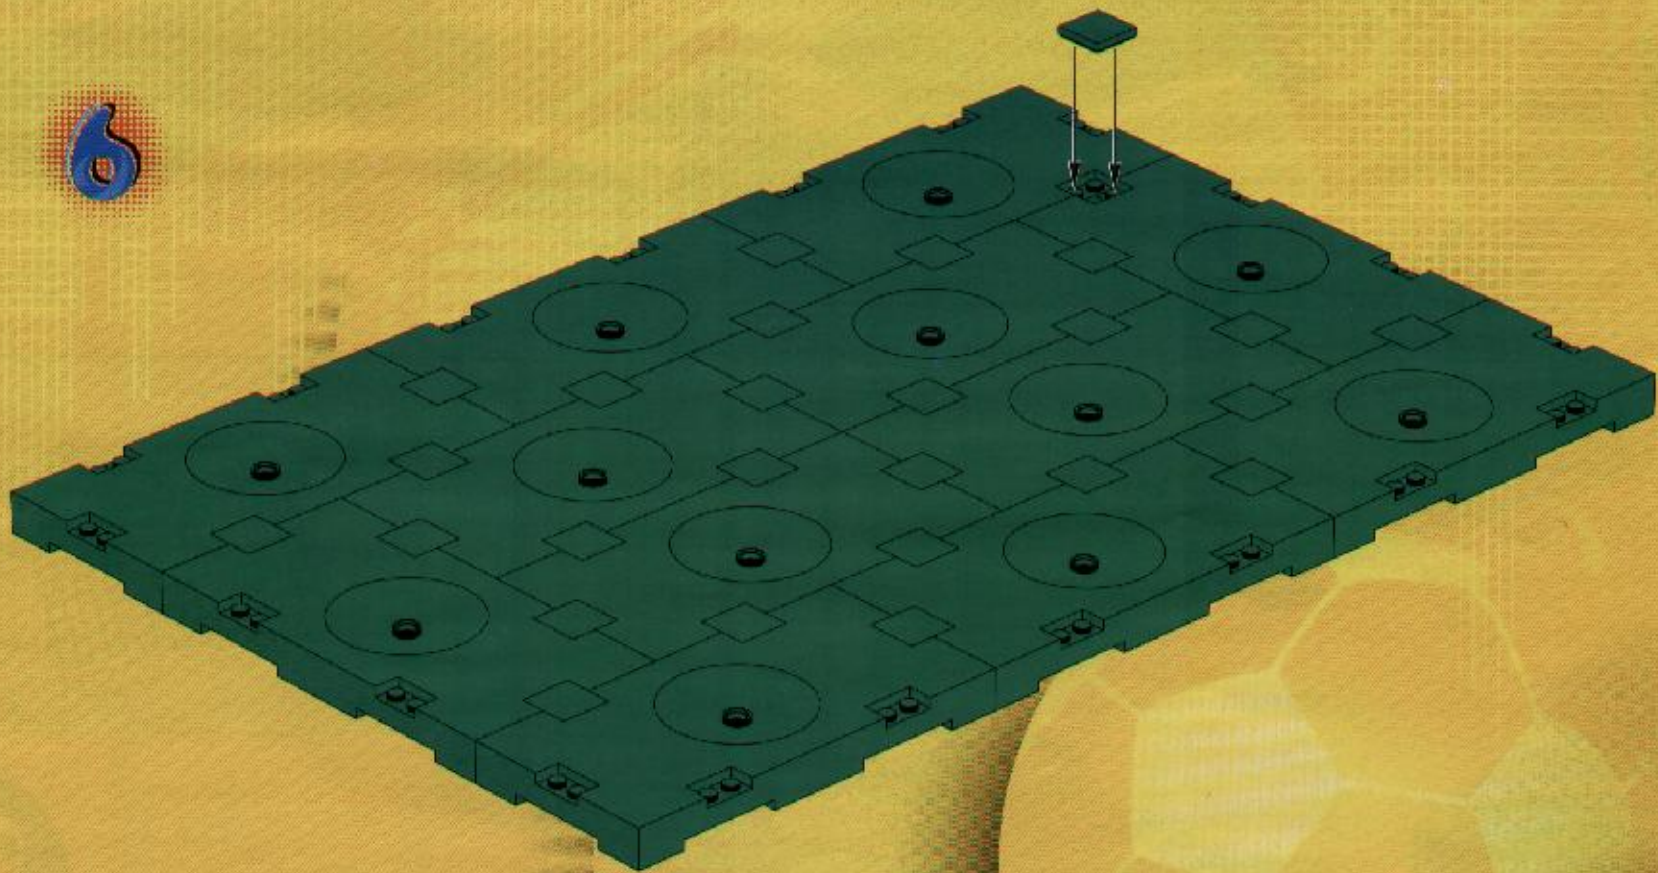

3409

4132682

S

6

6

7

1

2

3

8

10

11

12

2x

7

8

A vibrant scene featuring various LEGO football minifigures on a green field. In the background, a goal is visible with a ball in the net. A player in a green jersey with the number 11 is prominent. In the foreground, a player in a red and white striped jersey is running with a ball, while another player in a green jersey with the number 10 is falling. A large soccer ball is in mid-air. The overall atmosphere is dynamic and celebratory.