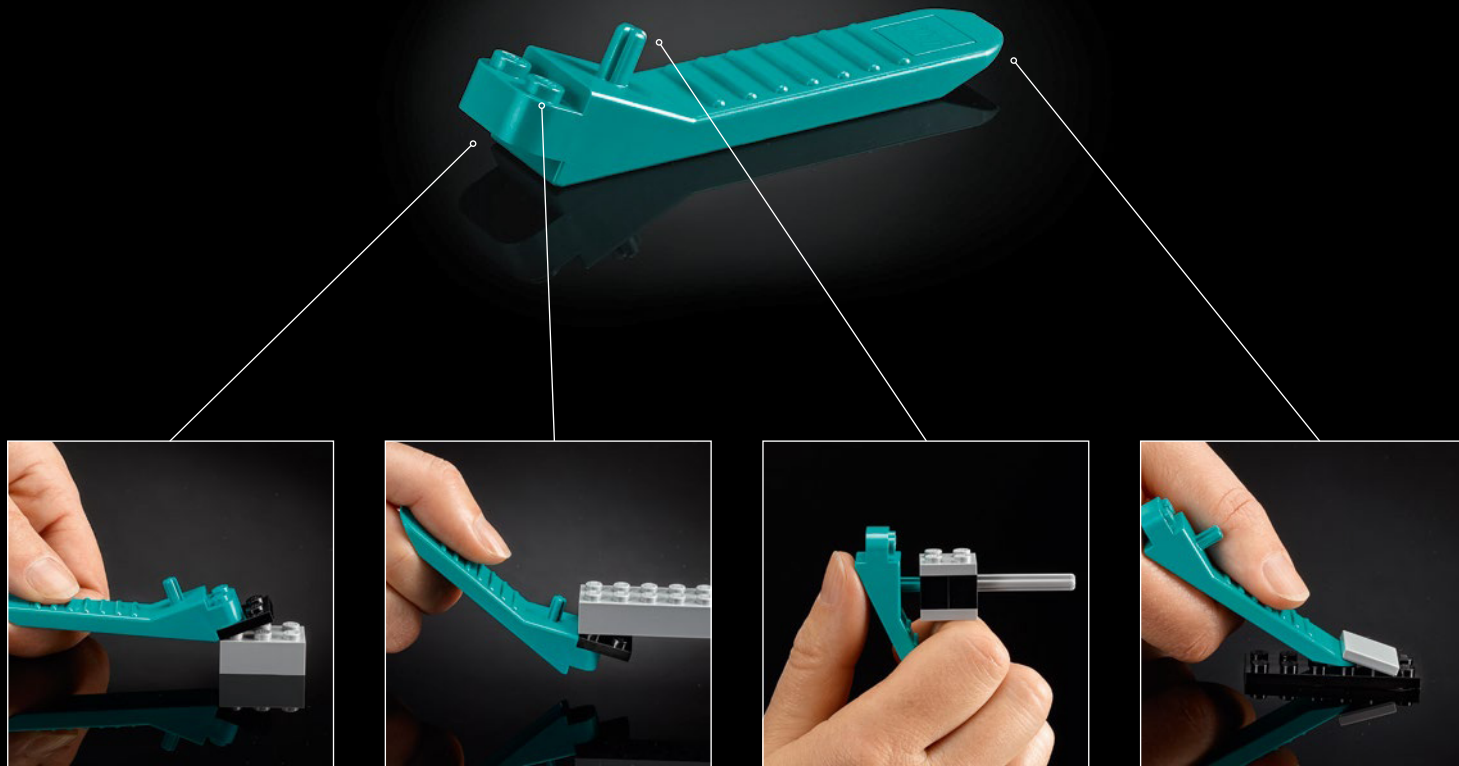

[LEGO.com/brickseparator](https://www.lego.com/brickseparator)