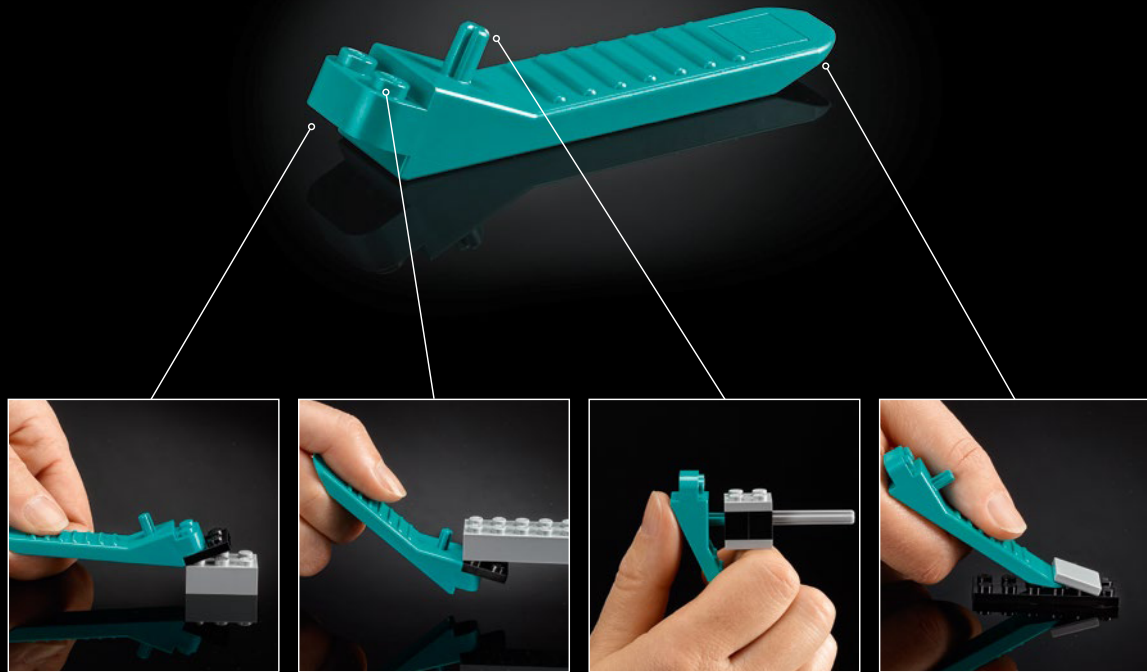

LEGO.com/brickseparator