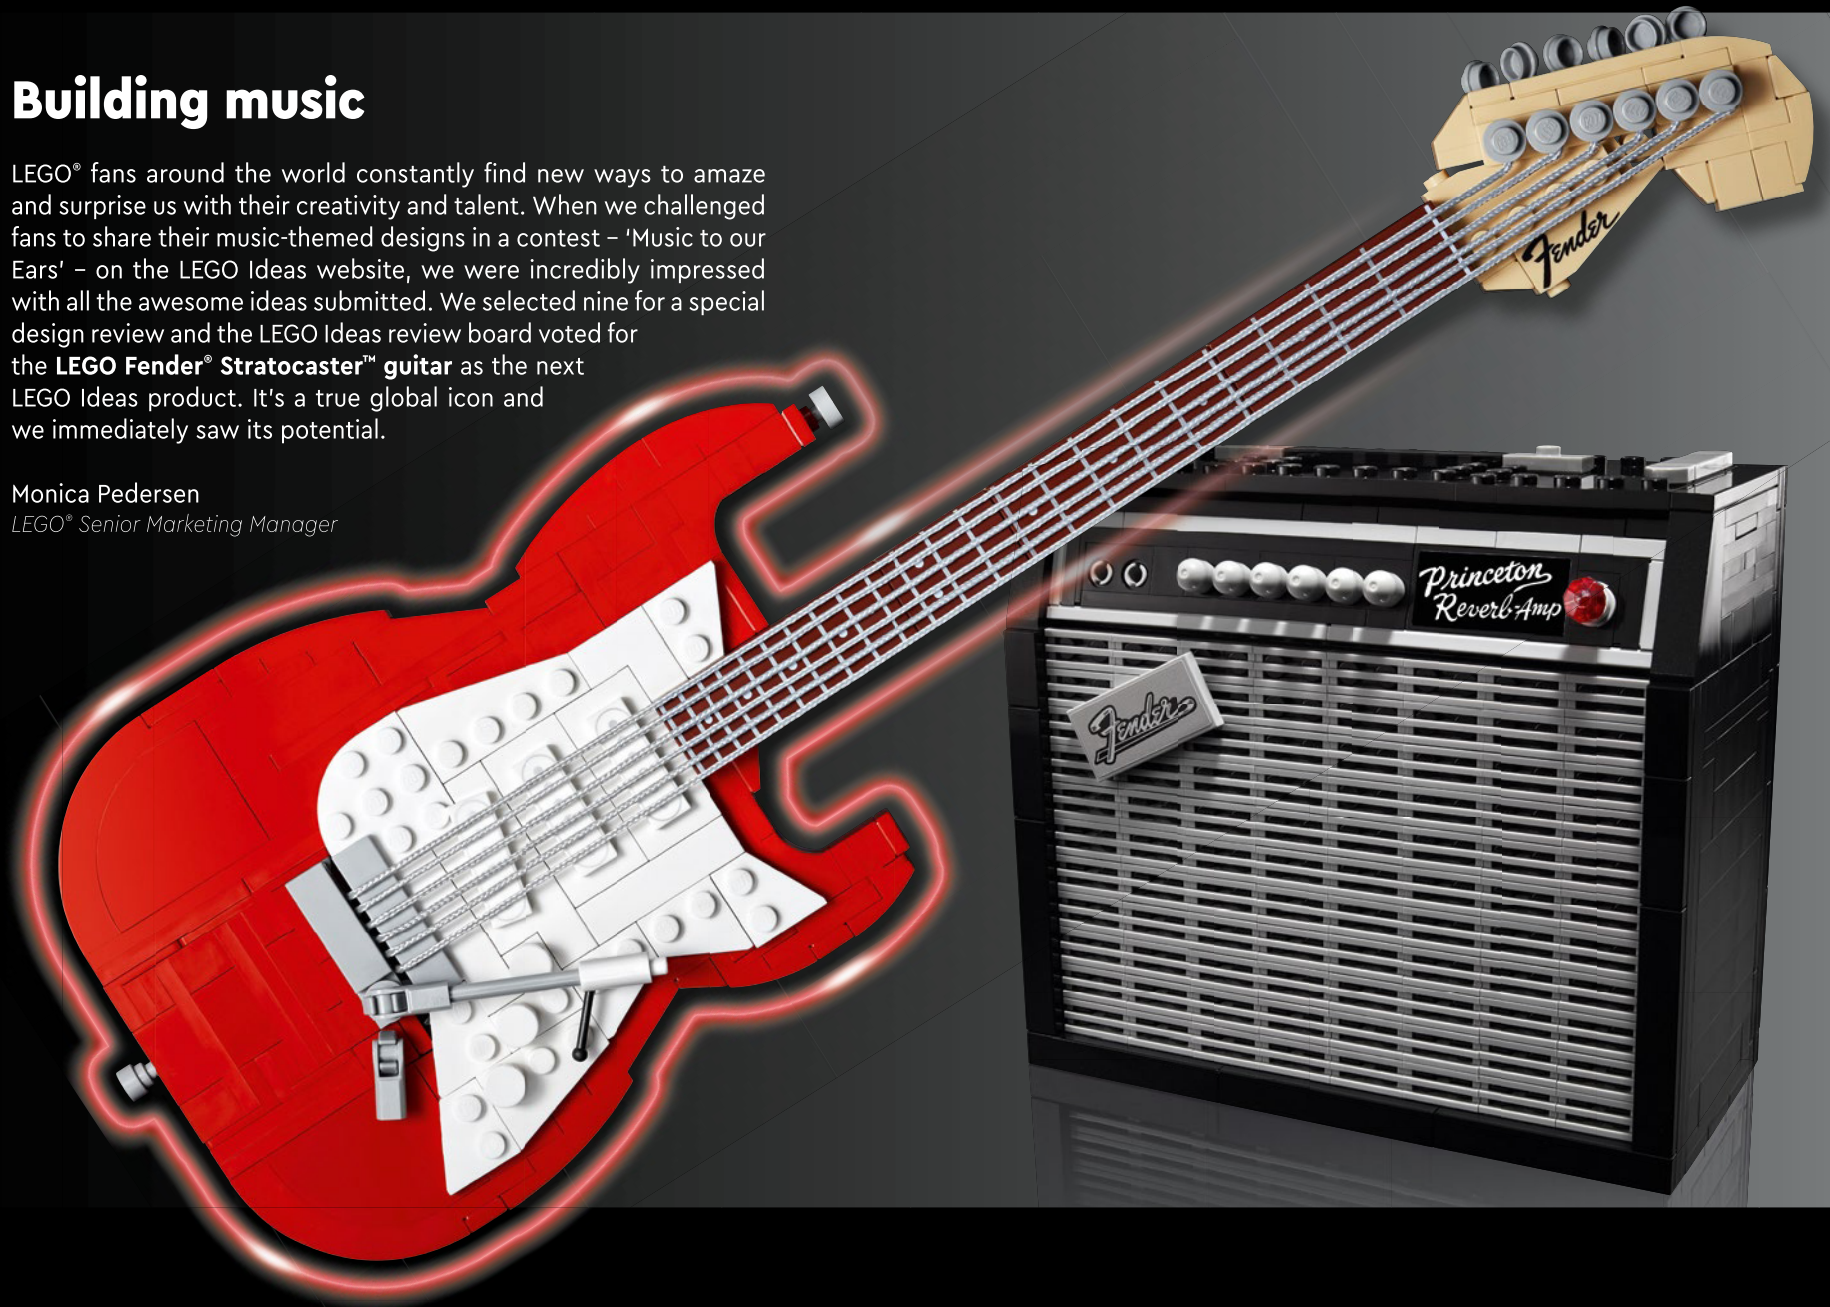

Building music

LEGO® fans around the world constantly find new ways to amaze and surprise us with their creativity and talent. When we challenged fans to share their music-themed designs in a contest – ‘Music to our Ears’ – on the LEGO Ideas website, we were incredibly impressed with all the awesome ideas submitted. We selected nine for a special design review and the LEGO Ideas review board voted for the **LEGO Fender® Stratocaster™ guitar** as the next LEGO Ideas product. It’s a true global icon and we immediately saw its potential.

Monica Pedersen

LEGO® Senior Marketing Manager