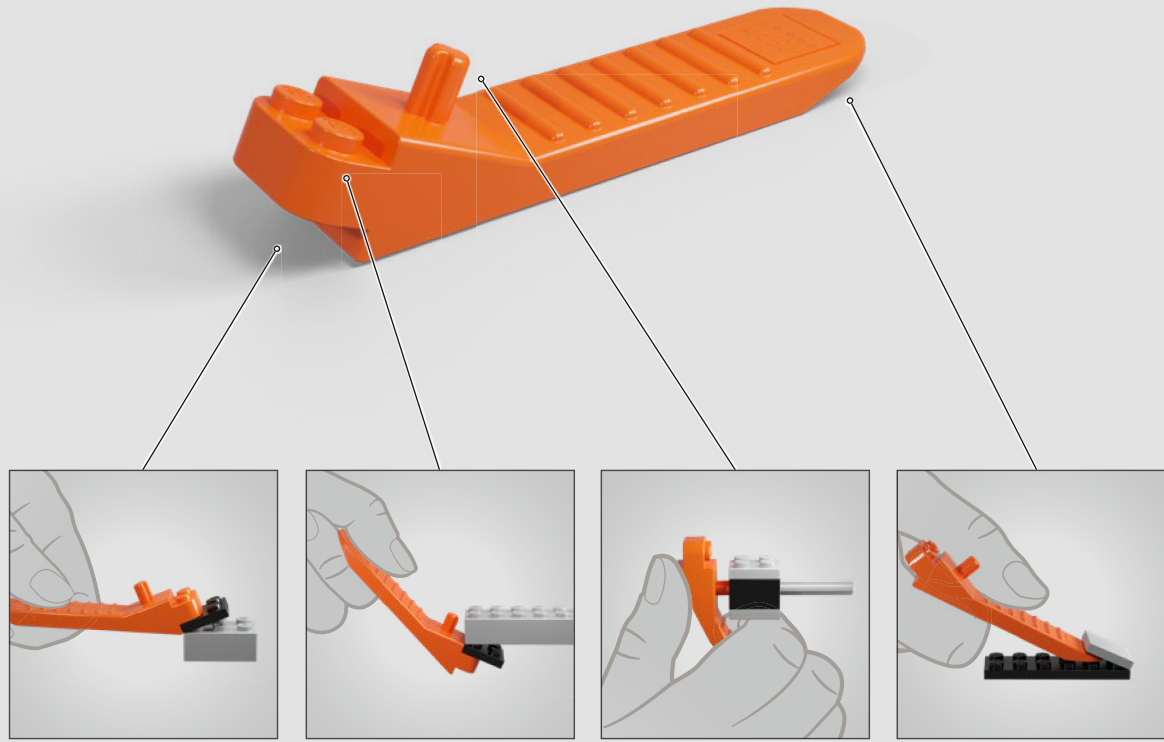

Woon Tze, Kenza, Justin, Ollie — LEGO® Ideas Designers