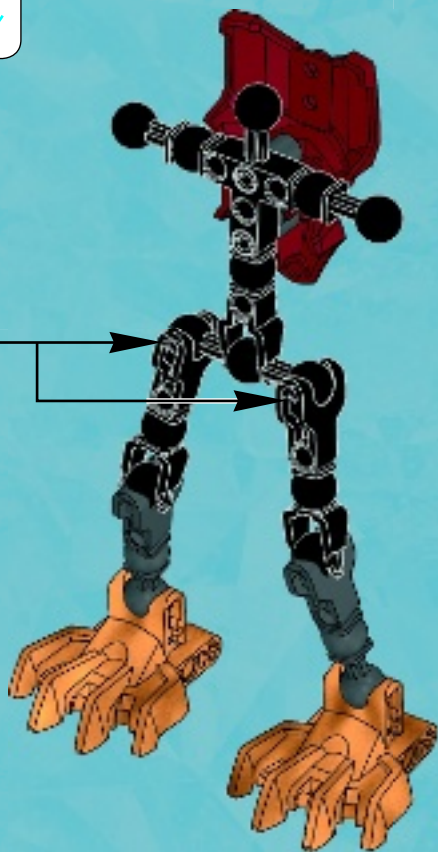

The LEGO logo is a red square with the word "LEGO" in white, bold, sans-serif font with a black outline.

LEGENDS OF

CHIMA

TM

70206

The central figure is Chi Laval, a lion-like character with a golden and red body, a large red mane, and glowing green eyes. He is holding a large, round shield with a golden and red design. The background is a fiery orange and yellow. The character is shown in a dynamic, action-oriented pose.

CHI LAVAL

LEGO.com

1

2

1

3

6

2x