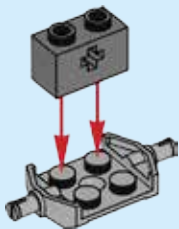

CREATOR

31055

3 IN 1

A yellow shield-shaped icon containing the text "3 IN 1" in white, with a small blue and white LEGO brick icon below it.

LEGO.com/creator

1

2

1