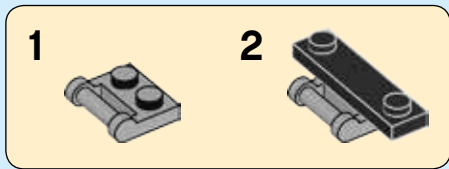

CREATOR

31055

3 IN 1

A yellow shield-shaped icon containing the text "3 IN 1" in white, with a small blue and white LEGO brick icon below it.

LEGO.com/creator

1

2

1

2

2

3

4

5

6

8

9