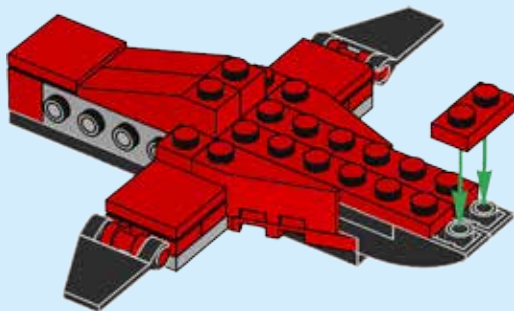

# 3 IN 1

A yellow shield-shaped icon containing the text "3 IN 1" in white, with a small blue and white book icon below the "1".

[LEGO.com/creator](http://LEGO.com/creator)

1

2

3

4

**1**

8

1x

2x

9

10

11

12

13