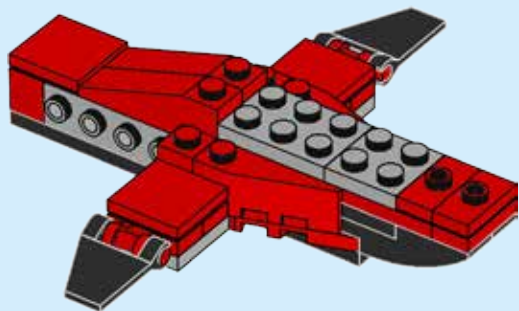

# 3 IN 1

A yellow shield-shaped icon containing the text "3 IN 1" in white, with a small blue and white book icon below the "1".

[LEGO.com/creator](http://LEGO.com/creator)

1

2

3

4

**1**

8

1x

2x

9

10

11

12

13