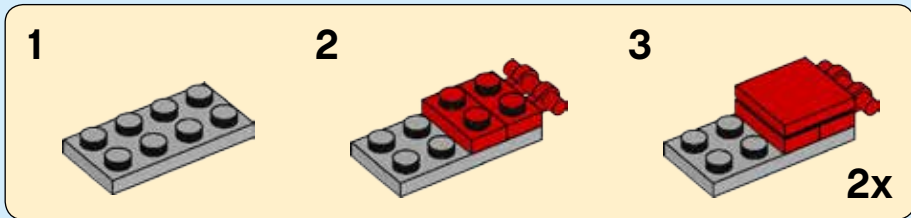

# 3 IN 1

A yellow shield-shaped icon containing the text "3 IN 1" in white, with a small blue and white book icon below the "1".

[LEGO.com/creator](http://LEGO.com/creator)

1

2

3

4

**1**

**2**

**3**

4

5

6

6

7

1x