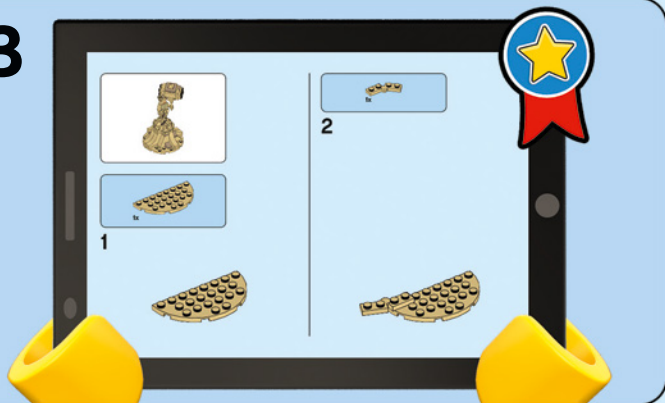

SPIDER-MAN

76114

MARVEL

1

2

3

LEGO.com/apps

Check for compatibility