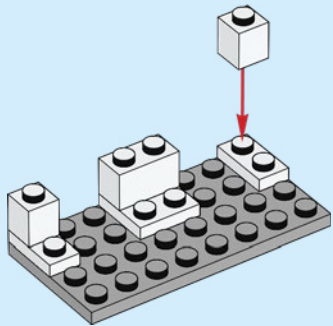

경품 당첨 기회
이 QR 코드를 스캔하거나 LEGO.COM/PRODUCTFEEDBACK 페이지에 접속하여 이 레고® 세트에 대한 간단한 피드백을 적어주시고, 멋진 레고 상품을 받을 기회를 잡으세요.
약관 적용

ЗАПОЛНИ АНКЕТУ И ПОЛУЧИ ПРИЗ
Отсканируйте этот код или перейдите на веб-сайт LEGO.COM/PRODUCTFEEDBACK, чтобы оставить краткий отзыв об этом наборе LEGO® и выиграть крутой приз LEGO.
Правила участия и условия участия

1