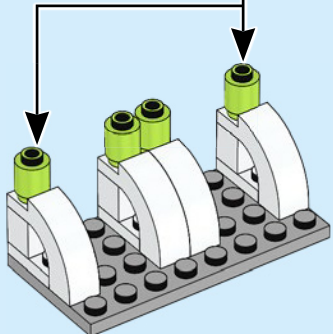

LEGO CITY

40526

6415008

WIN

Terms & Conditions apply

Scan this QR code or go to LEGO.COM/PRODUCTFEEDBACK and give us your short feedback about this LEGO® set for a chance to win a cool LEGO prize.

获取奖品
只需扫描此二维码或访问 LEGO.COM/PRODUCTFEEDBACK，就这款乐高®套装提供简短反馈，就有机会赢得很酷的乐高奖品。
(条款及条件) 适用

GAGNE
Scannez ce code QR ou rendez-vous sur LEGO.COM/PRODUCTFEEDBACK pour donner votre avis sur ce produit LEGO® et avoir une chance de gagner un prix LEGO.
Voir Conditions Générales

GANA
Escanea este código QR o visita LEGO.COM/PRODUCTFEEDBACK u comparte con nosotros tu opinión sobre este set LEGO® para tener la oportunidad de ganar un premio LEGO.
Términos y Condiciones aplicables

경품 당첨 기회
이 QR 코드를 스캔하거나 LEGO.COM/PRODUCTFEEDBACK 페이지에 접속하여 이 레고® 세트에 대한 간단한 피드백을 적어주시고, 멋진 레고 상품을 받을 기회를 잡으세요.
약관 적용

ЗАПОЛНИ АНКЕТУ И ПОЛУЧИ ПРИЗ
Отсканируйте этот код или перейдите на веб-сайт LEGO.COM/PRODUCTFEEDBACK, чтобы оставить краткий отзыв об этом наборе LEGO® и выиграть крутой приз LEGO.
Правила участия и условия участия

1

2

1

2

2x