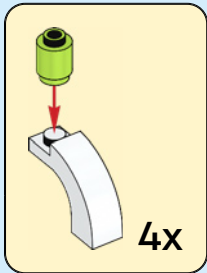

경품 당첨 기회
이 QR 코드를 스캔하거나 LEGO.COM/PRODUCTFEEDBACK 페이지에 접속하여 이 레고® 세트에 대한 간단한 피드백을 적어주시고, 멋진 레고 상품을 받을 기회를 잡으세요.
약관 적용

ЗАПОЛНИ АНКЕТУ И ПОЛУЧИ ПРИЗ
Отсканируйте этот код или перейдите на веб-сайт LEGO.COM/PRODUCTFEEDBACK, чтобы оставить краткий отзыв об этом наборе LEGO® и выиграть крутой приз LEGO.
Правила участия и условия участия

1