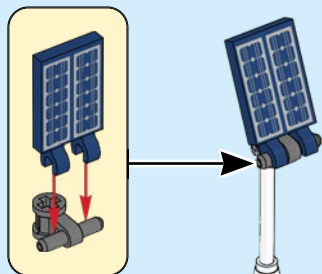

[LEGO.com/city](https://www.LEGO.com/city)

[LEGO.com/service](https://www.LEGO.com/service)

LEGO and the LEGO logo are trademarks of the/sont des marques de commerce du/son marcas registradas de LEGO Group. ©2022 The LEGO Group.