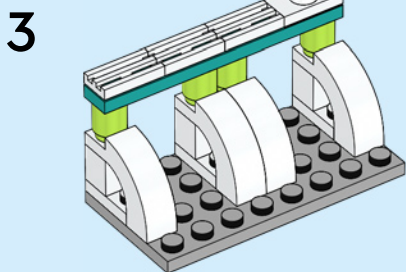

[LEGO.com/city](https://www.LEGO.com/city)

[LEGO.com/service](https://www.LEGO.com/service)

LEGO and the LEGO logo are trademarks of the/sont des marques de commerce du/son marcas registradas de LEGO Group. ©2022 The LEGO Group.