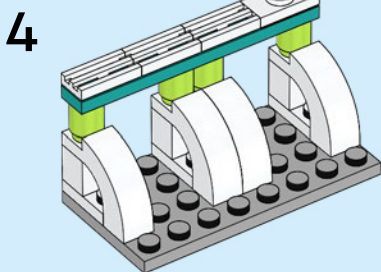

[LEGO.com/city](https://www.LEGO.com/city)

[LEGO.com/service](https://www.LEGO.com/service)

LEGO and the LEGO logo are trademarks of the/sont des marques de commerce du/son marcas registradas de LEGO Group. ©2022 The LEGO Group.