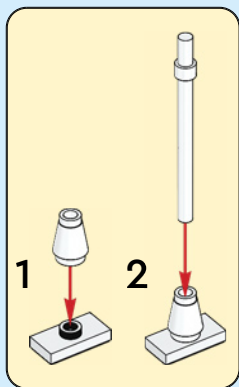

[LEGO.com/city](https://www.LEGO.com/city)

[LEGO.com/service](https://www.LEGO.com/service)

LEGO and the LEGO logo are trademarks of the/sont des marques de commerce du/son marcas registradas de LEGO Group. ©2022 The LEGO Group.