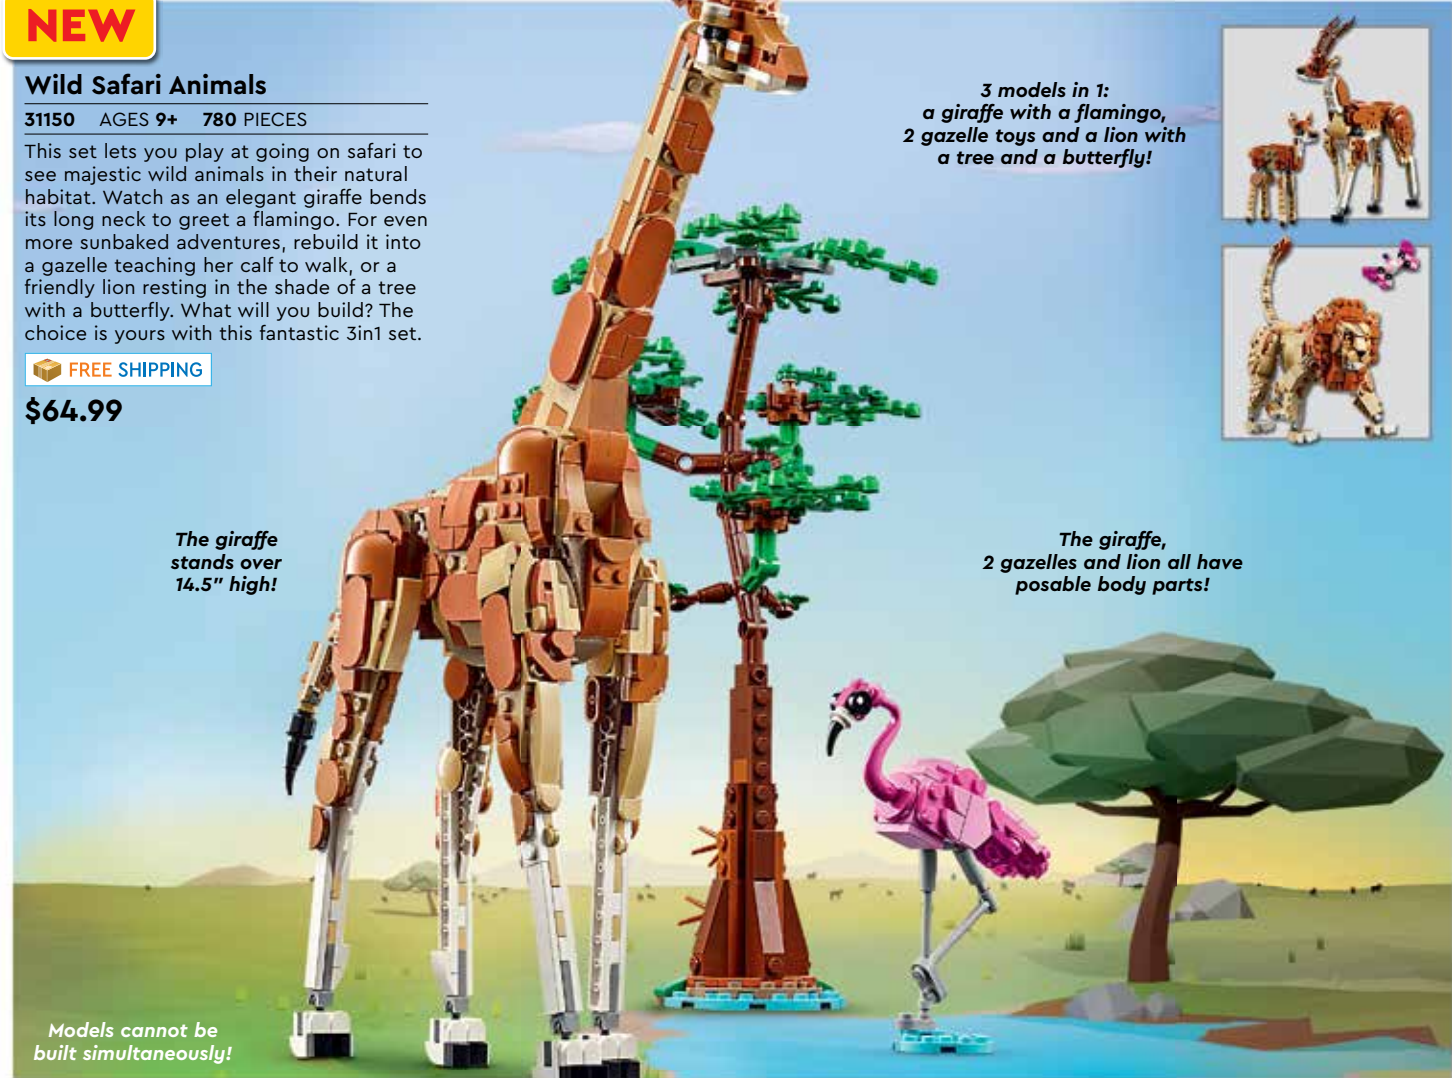

Measures over  
3" high, 6" wide  
and 4" deep!

Includes LEGO® Friends  
characters Nova and Liann  
with additional faces!

**NEW**

**Red Dragon**  
31145 AGES 6+ 149 PIECES  
\$9.99

The red dragon stands over 4.5" high!

3 models in 1: build a Red Dragon animal, then rebuild it into a phoenix model or fish!

Models cannot be built simultaneously!

**NEW**

**Exotic Peacock**  
31157 AGES 7+ 355 PIECES  
\$19.99

The peacock stands over 7.5" tall!

Models cannot be built simultaneously!

3 models in 1: a peacock figurine, a dragonfly and a butterfly!

**NEW**

**Wild Safari Animals**  
31150 AGES 9+ 780 PIECES

This set lets you play at going on safari to see majestic wild animals in their natural habitat. Watch as an elegant giraffe bends its long neck to greet a flamingo. For even more sunbaked adventures, rebuild it into a gazelle teaching her calf to walk, or a friendly lion resting in the shade of a tree with a butterfly. What will you build? The choice is yours with this fantastic 3in1 set.

FREE SHIPPING

\$64.99

The giraffe stands over 14.5" high!

3 models in 1: a giraffe with a flamingo, 2 gazelle toys and a lion with a tree and a butterfly!

The giraffe, 2 gazelles and lion all haveposable body parts!