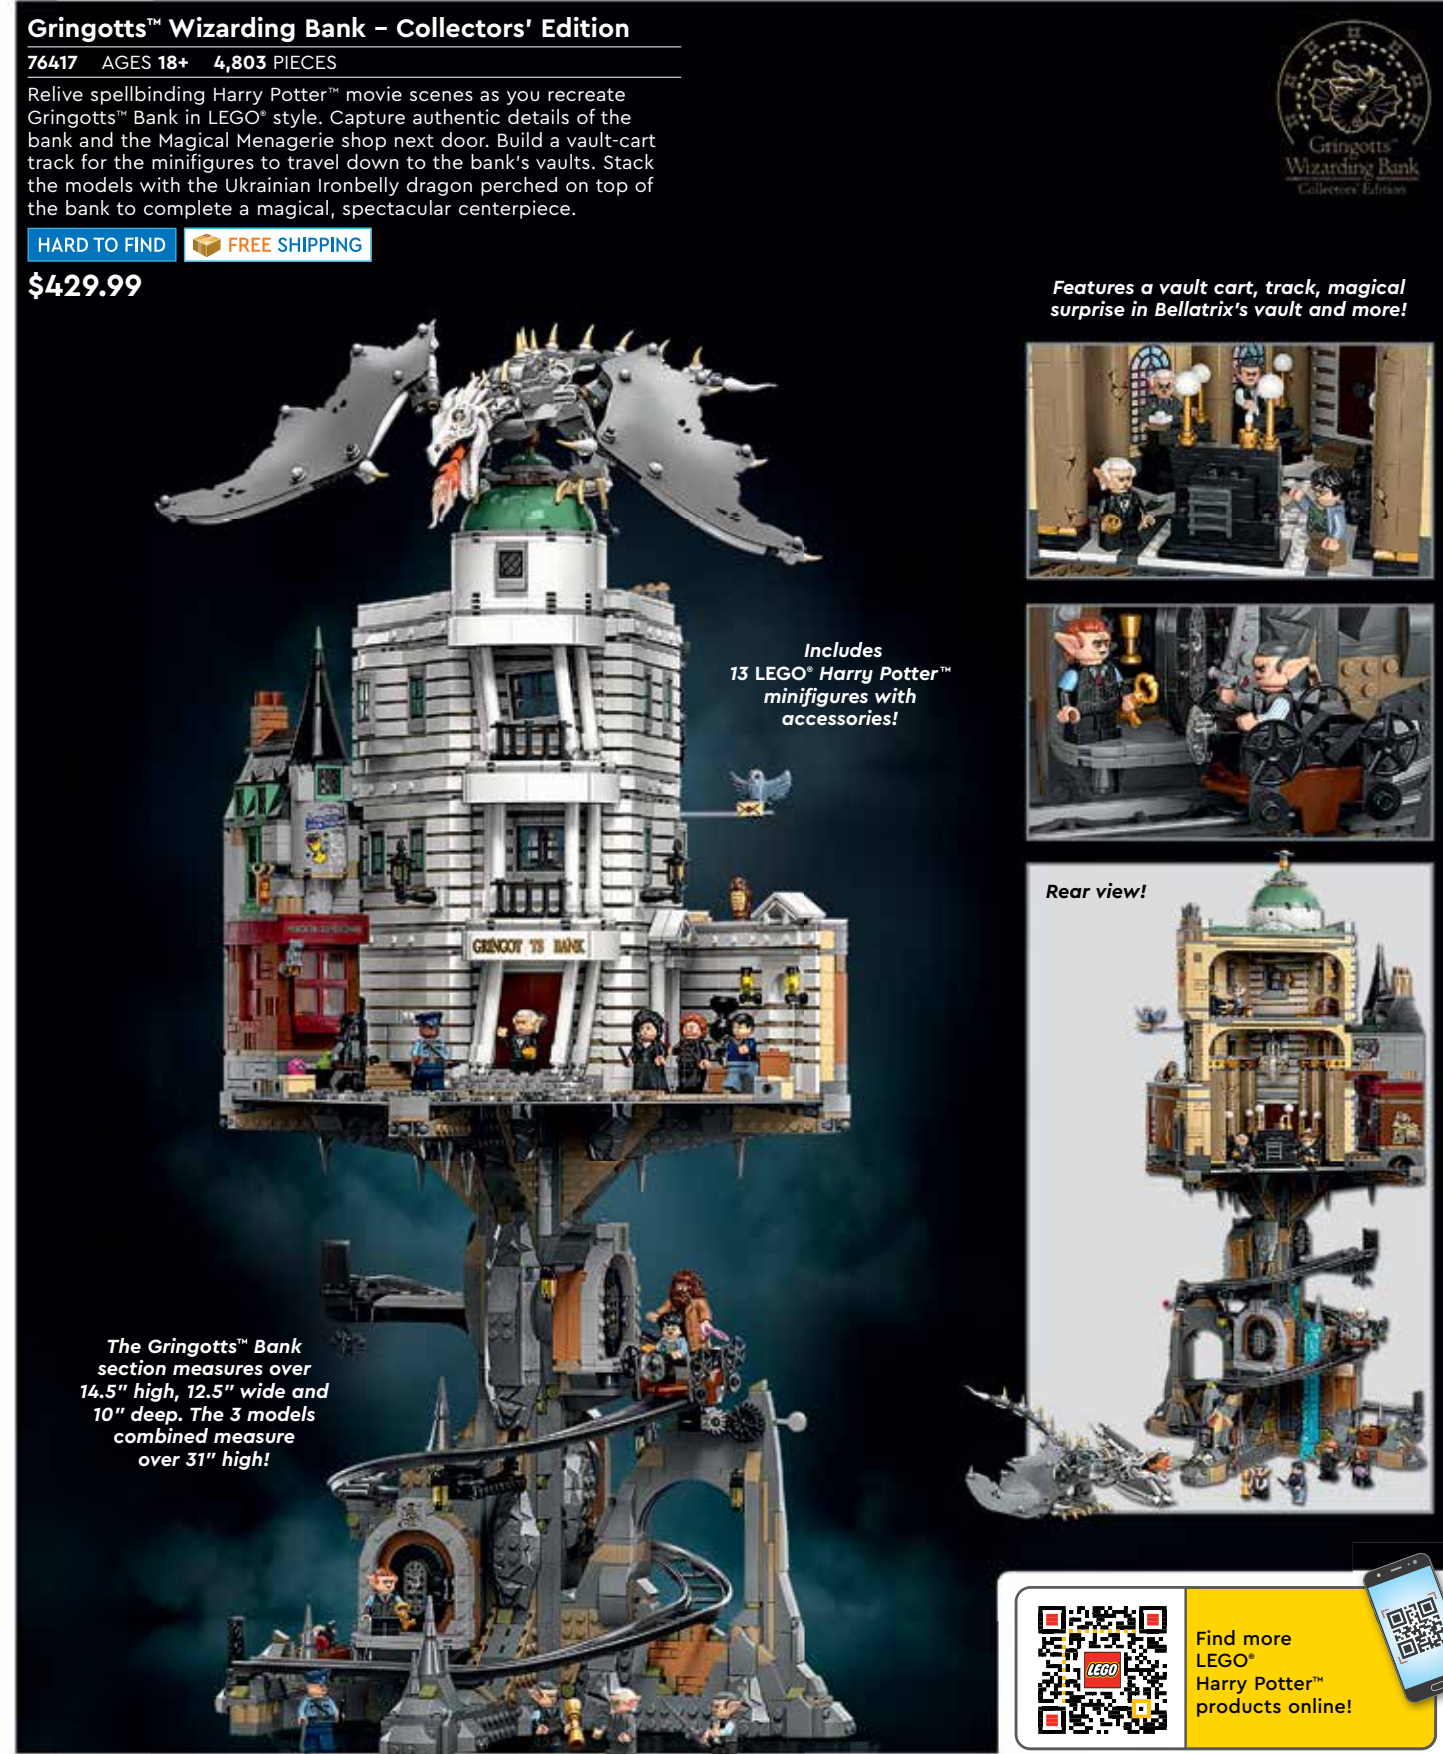

**HARD TO FIND**

**FREE SHIPPING**

**\$429.99**

Includes 13 LEGO® Harry Potter™ minifigures with accessories!

Features a vault cart, track, magical surprise in Bellatrix's vault and more!

Rear view!

The Gringotts™ Bank section measures over 14.5" high, 12.5" wide and 10" deep. The 3 models combined measure over 31" high!

Find more LEGO® Harry Potter™ products online!

**NEW**

**Festival Calendar**  
40678 AGES 10+ 345 PIECES  
\$29.94

The set features 2 minifigures and meaningful elements including lanterns, firecrackers and red envelopes!