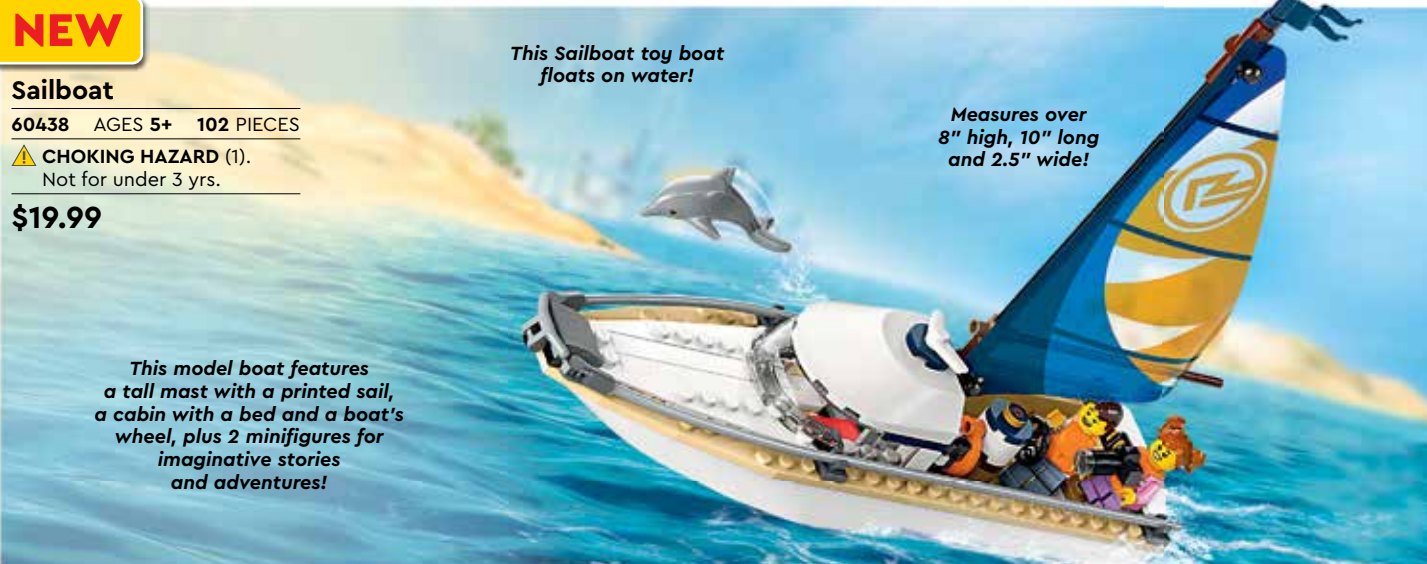

*Includes a toy rescue helicopter and pilot, hiker and rescuer minifigures!*

*Measures over 3.5" high, 12" long and 10" wide!*

**NEW**

**Sailboat**  
60438 AGES 5+ 102 PIECES

⚠️ **CHOKING HAZARD** (1). Not for under 3 yrs.

**\$19.99**

*This Sailboat toy boat floats on water!*

*Measures over 8" high, 10" long and 2.5" wide!*

*This model boat features a tall mast with a printed sail, a cabin with a bed and a boat's wheel, plus 2 minifigures for imaginative stories and adventures!*