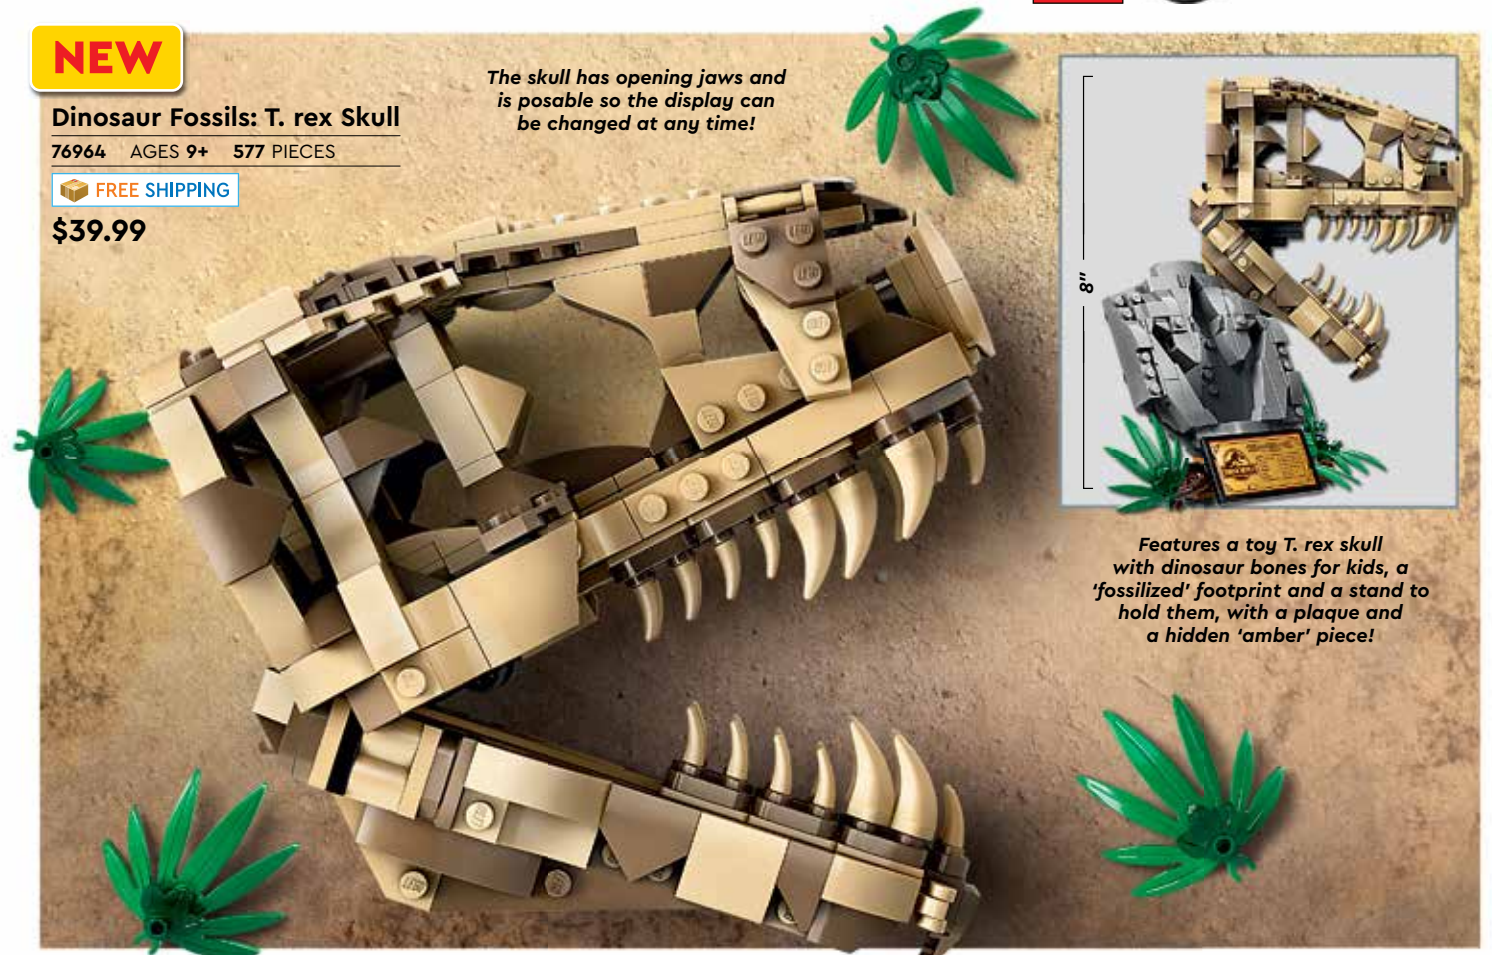

## Dinosaur Fossils: T. rex Skull

76964 AGES 9+ 577 PIECES

FREE SHIPPING

\$39.99

The skull has opening jaws and is possible so the display can be changed at any time!

8"

Features a toy T. rex skull with dinosaur bones for kids, a 'fossilized' footprint and a stand to hold them, with a plaque and a hidden 'amber' piece!