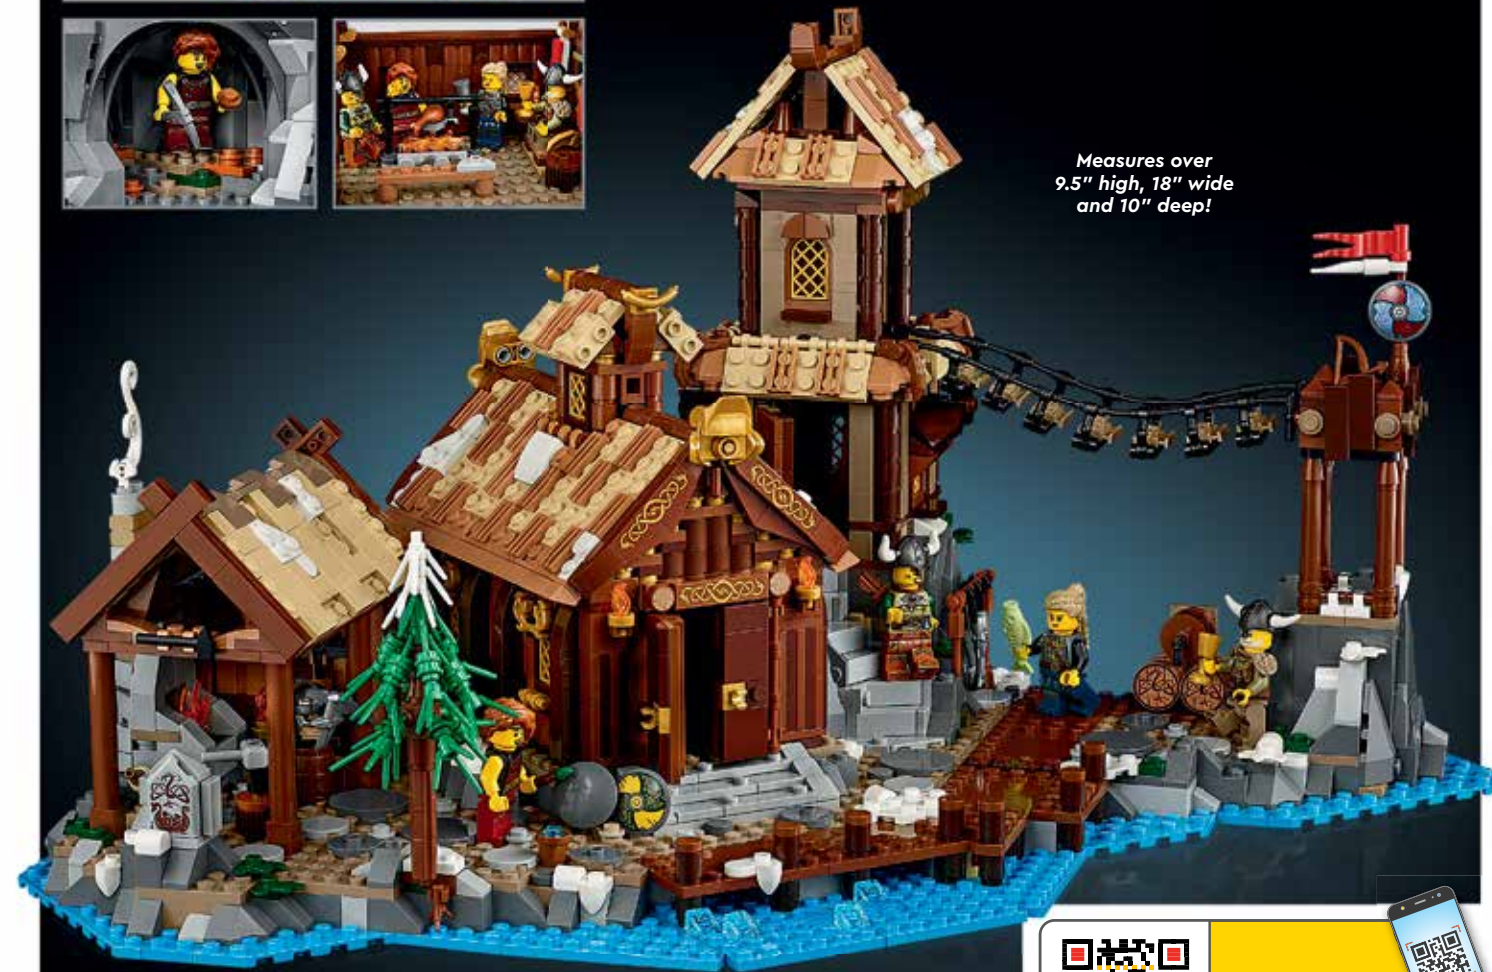

The blacksmith's smithy and longhouse interiors have removable roofs and the medieval watchtower has a removable wall for easy viewing of the detailed interiors!

Includes 4 minifigures - a blacksmith, chieftain, shield-maiden and an archer!

Measures over 9.5" high, 18" wide and 10" deep!