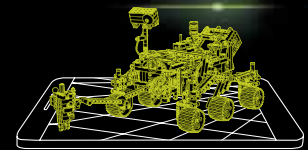

NASA Insignia and identifiers provided and used with permission of NASA. Patent No. D673,482. JPL logo provided and used with permission of the California Institute of Technology.

AR
LEGO TECHNIC
AUGMENTED REALITY
EXPERIENCE