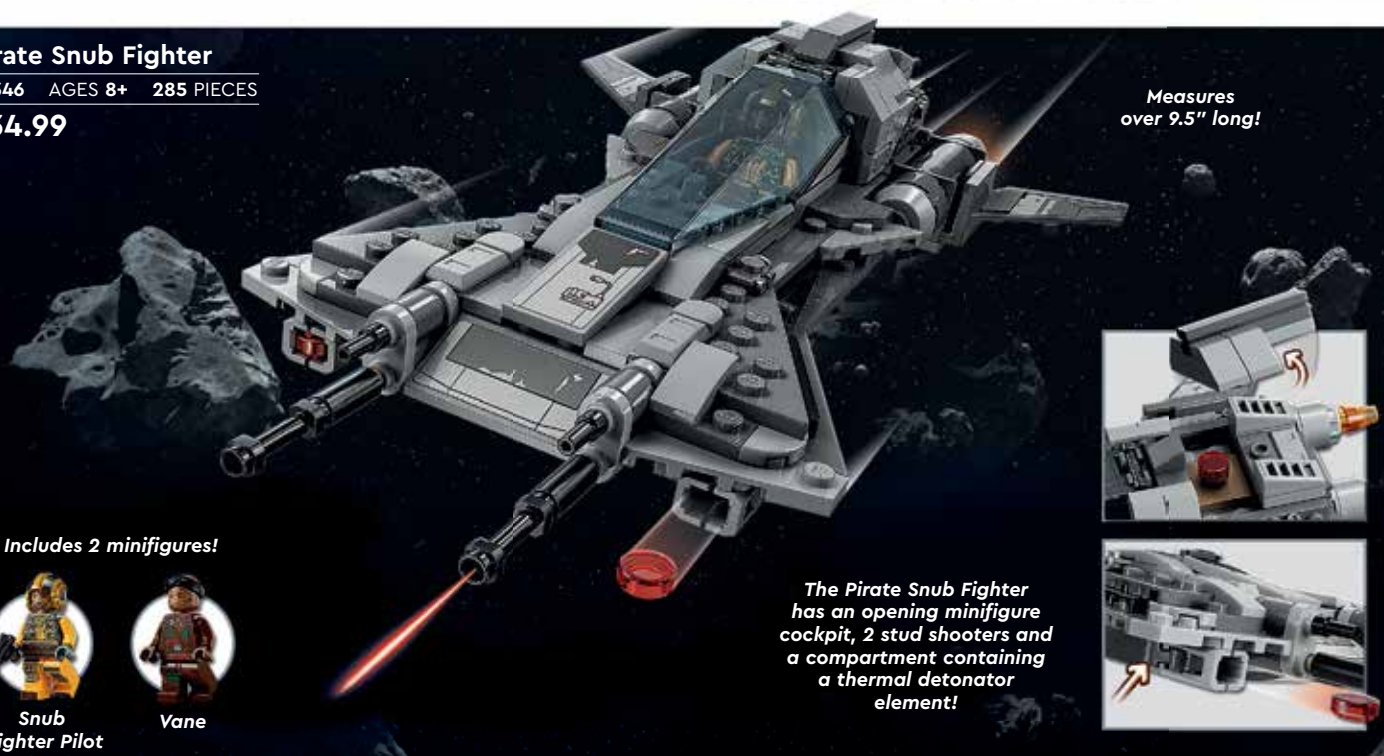

**HARD TO FIND** **FREE SHIPPING**

**\$649.99**

Includes Clone Wars leaders  
Captain Rex™ and Admiral Yularen™!

Recreate authentic features in intricate detail!

Measures over  
12.5" high, 43" long  
and 21" wide!

## Pirate Snub Fighter

75346 AGES 8+ 285 PIECES

**\$34.99**

Measures  
over 9.5" long!

Includes 2 minifigures!

The Pirate Snub Fighter has an opening minifigure cockpit, 2 stud shooters and a compartment containing a thermal detonator element!