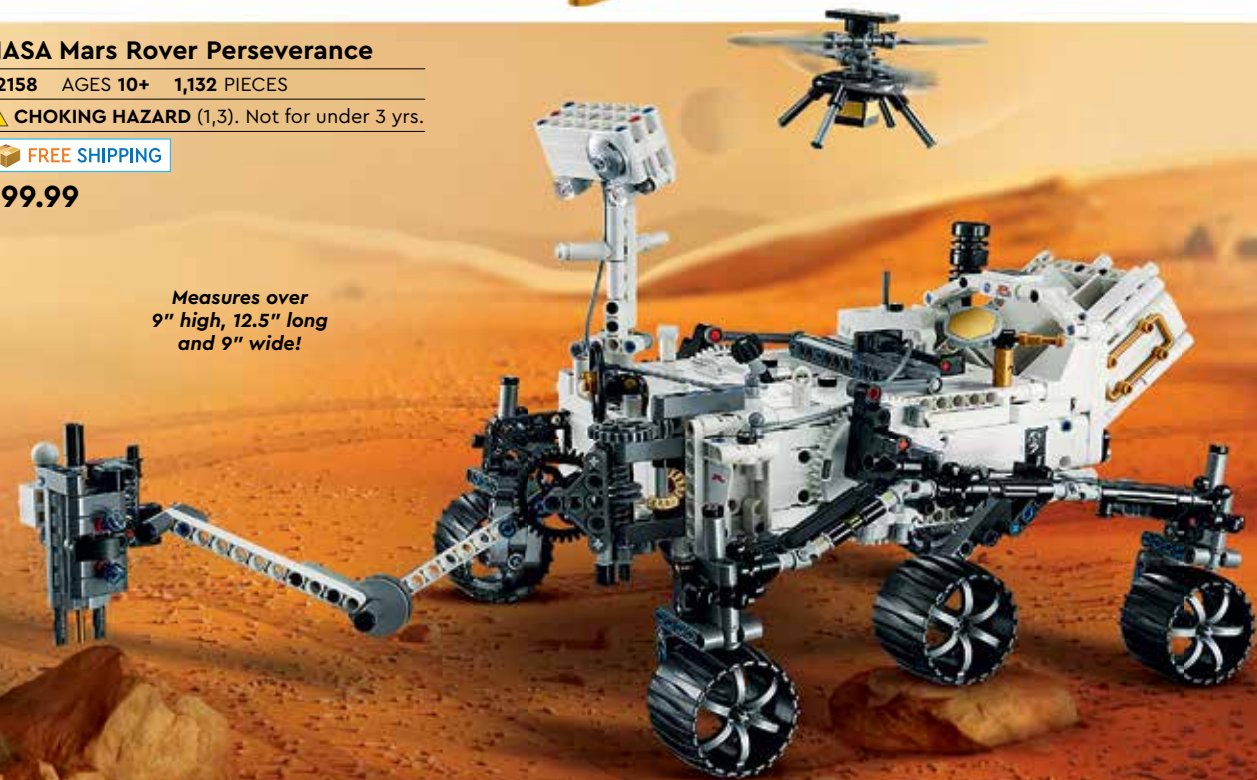

Kids can learn how a real John Deere harvester works as they raise, lower and spin the forage header tool to replicate the actions of a real corn-cutting machine!

John Deere's green and yellow color scheme, the leaping deer symbol, and JOHN DEERE are trademarks of Deere & Company.

## NASA Mars Rover Perseverance

42158 AGES 10+ 1,132 PIECES

**CHOKING HAZARD** (1,3). Not for under 3 yrs.

**FREE SHIPPING**

**\$99.99**

Measures over 9" high, 12.5" long and 9" wide!

Features 360° steering, movable arms and fully articulated suspension that lets the vehicle travel across uneven surfaces, plus buildable scientific instruments!

## John Deere 948L-II Skidder

42157 AGES 11+ 1,492 PIECES

**FREE SHIPPING**

**\$199.99**

Measures over 8" high, 21" long and 7.5" wide!

Kids can explore what this machine can do using the pneumatic features to operate the claw which has 3 different actions. A rotating seat adds extra realism!