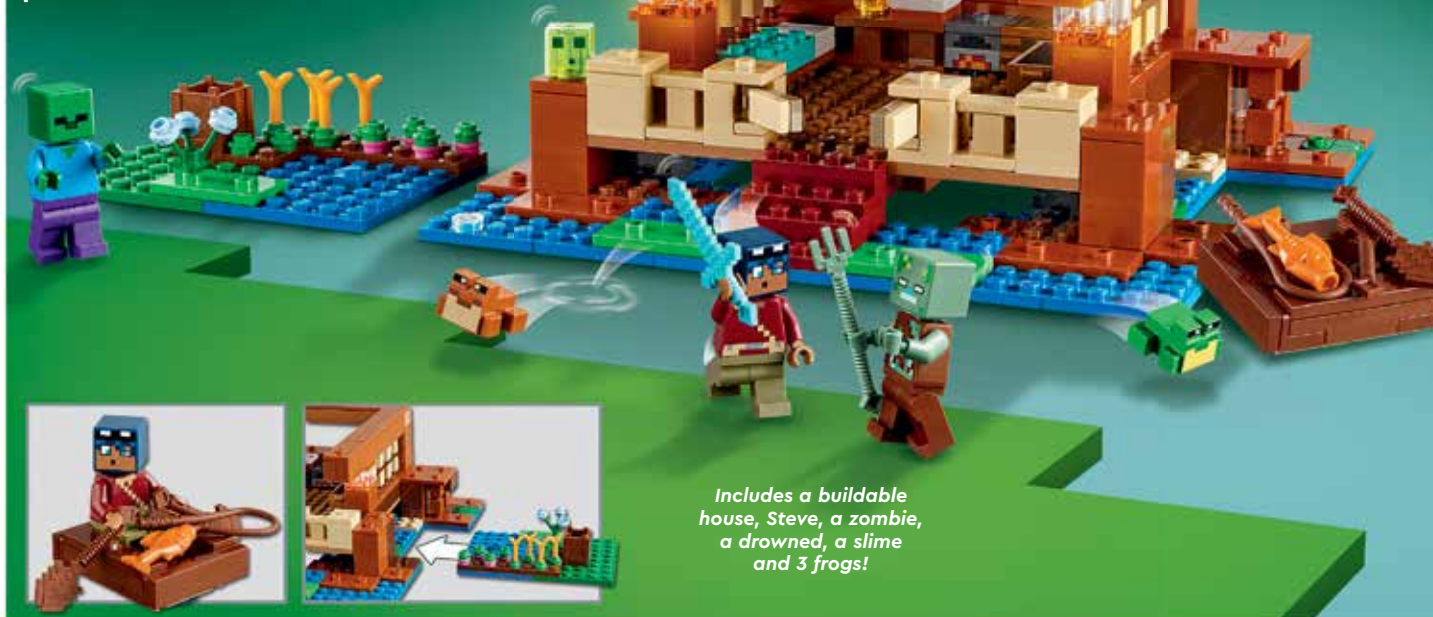

Includes a buildable house, Steve, a zombie, a drowned, a slime and 3 frogs!

NEW

The Turtle Beach House

21254 AGES 8+ 234 PIECES

$26.99

Includes 3 figures: a Turtle Skin Warrior, Turtle vand and a drowned!