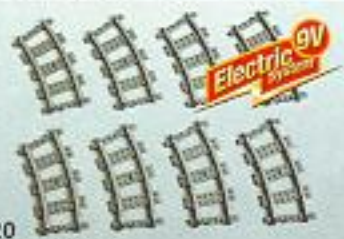

"...ALLIGATOR"

"...IN A WHILE
CROCODILE!!"

New products available from September.

NEW

4532
Level Crossing
with control tower,
platform and gates. From 7 years.

4531
Manual Points
with Track. From 7 years.

4520
Curved rails
(EIGHT). From 7 years.

4515
Straight rails
(EIGHT). From 7 years.

SHIPS

From 6 years

NEW

4002
Power Boat
Floats on water. From 5 years.

NEW

4022
Coast Guard
Floats on water with
2-seat cockpit. From 7 years.

NEW