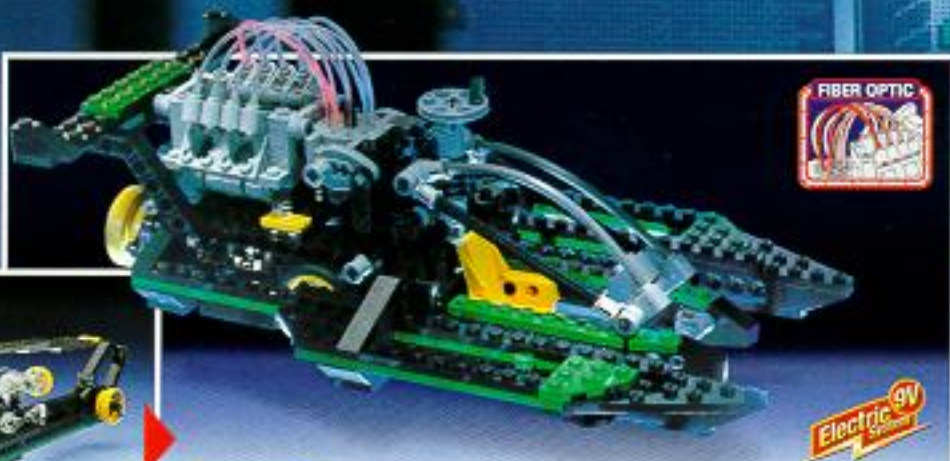

ADVANCED SETS

From 9 years

NEW

8456 LEGO TECHNIC Multi Racer Set (with Fibre Optics)

From this set you can build a Pontoon Helicopter, a Dragster and a Swamp Boat with V4 motor. Alternatively a Giant Mosquito and a robot. You can make all the models glow in the dark by turning on the incredible 'FOS Light' pipes, and you can motorise them by adding set no. 8720. From 10 years.