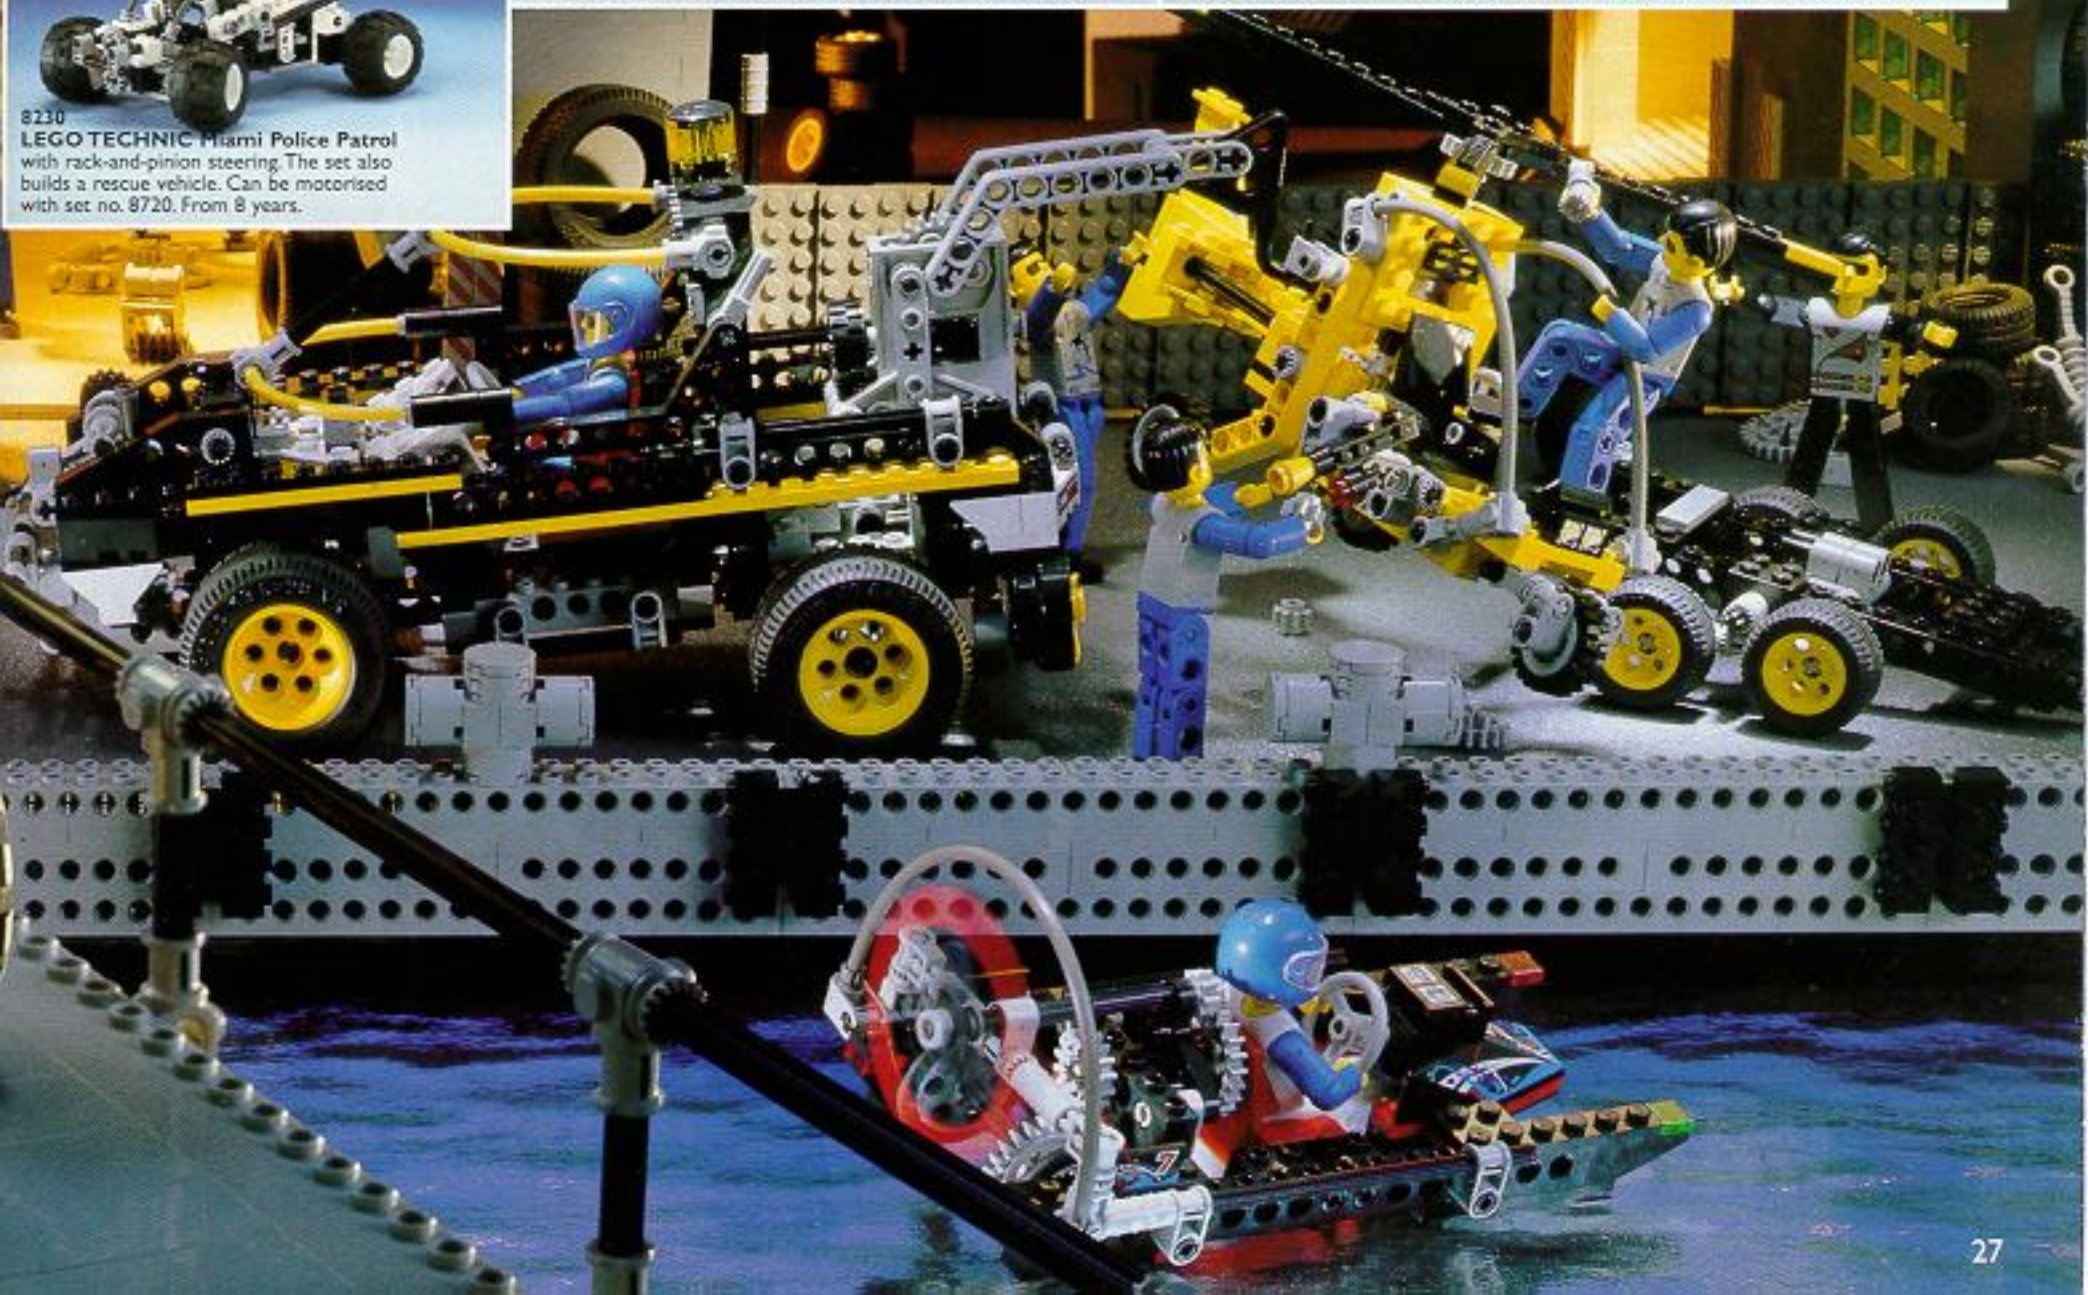

8280
LEGO TECHNIC Fire Response Unit.
The crane arm can be raised and lowered and the fire hose extends from the drum. The model can be steered and includes two figures. Can be motorised with set 8720. From 9 years.

8286
LEGO TECHNIC Amphipower
Two-seat amphibium with trailer and helicopter. Amphibium has rack-and-pinion steering, great suspension, winch and crane. The helicopter has a ducted fan rear motor and a camera installed. The car can be motorised with set no. 8720. The set also builds a Submarine transport. From 9 years.

NEW

Poster inserted

8230
LEGO TECHNIC Miami Police Patrol
with rack-and-pinion steering. The set also builds a rescue vehicle. Can be motorised with set no. 8720. From 8 years.