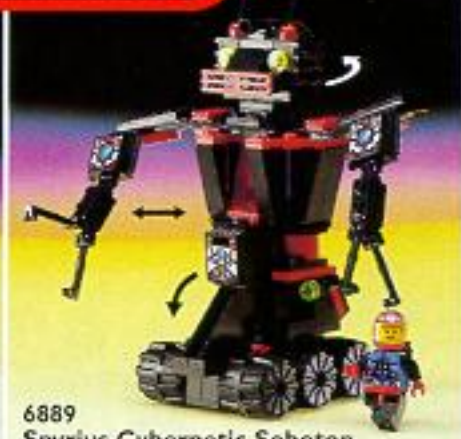

NEW

Poster Inserted

6938
Exploriens 'Mercury I' The vehicle has magnets and red/blue detector filters. The trailer has telescope and transmitter. From 7 years.

New products available from March. 21

SPYRIUS

6705
Commander Bear and the Spyrians.
From 5 years.

6835
Spyrius Zap 5 an ultra fast
scout ship. From 5 years.

6939
Spyrian Sovek with Major Kartofski
with its vast sensor array and powerful space drives is
able to steal the latest satellites and rockets. From 7 years.