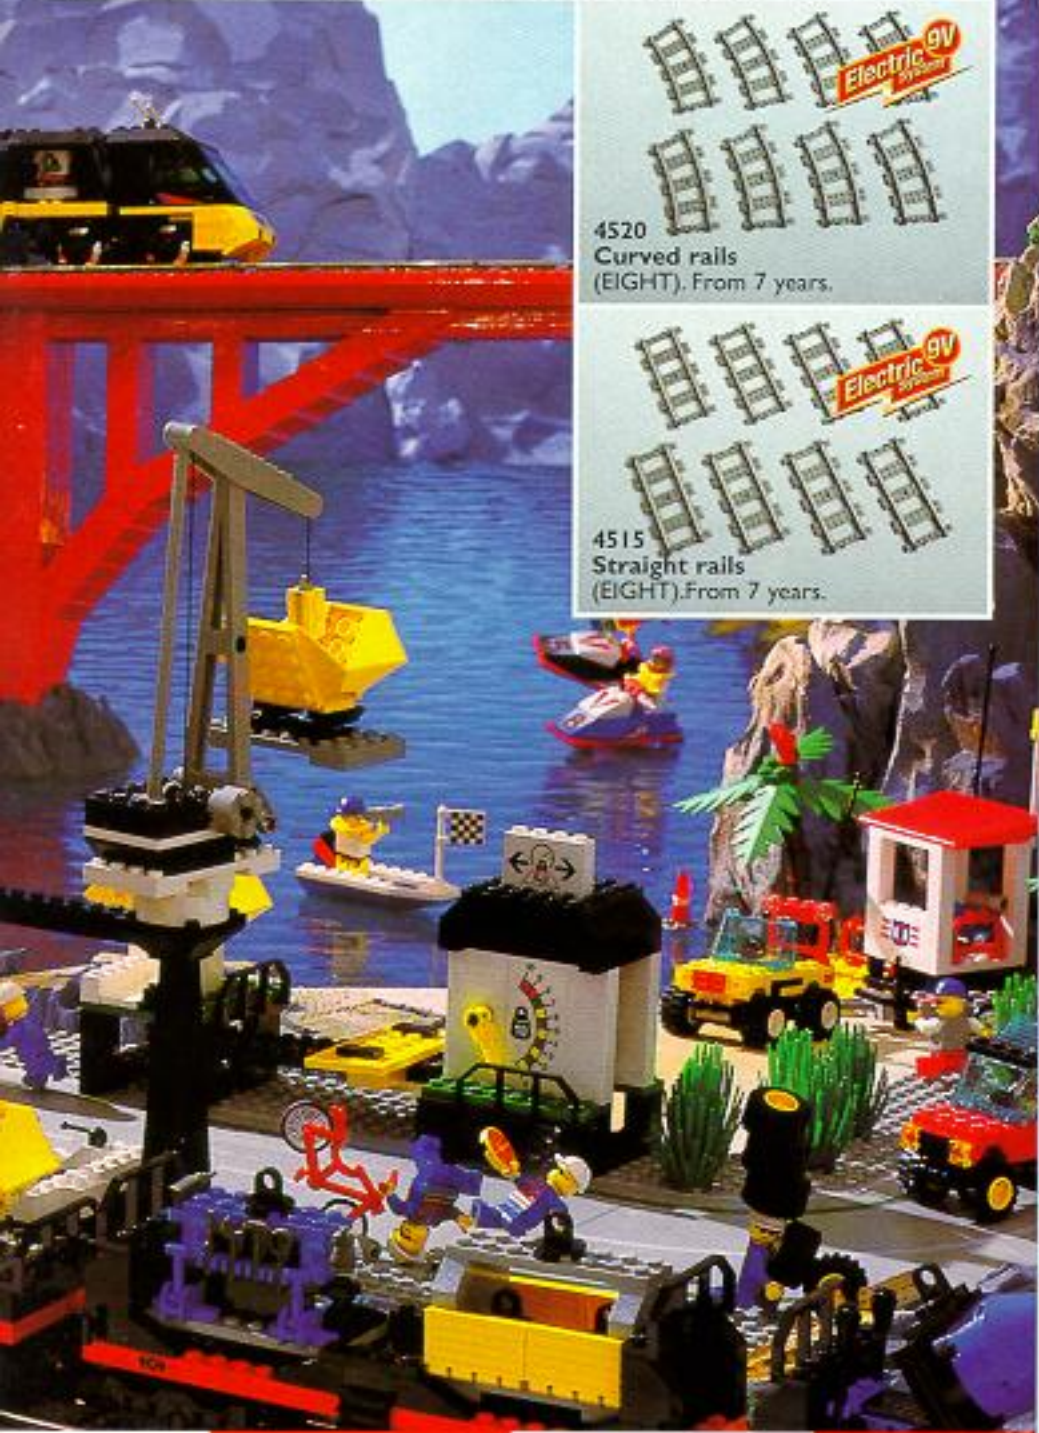

NEW

SHIPS

From 6 years

NEW

NEW

4022
Coast Guard
Floats on water with
2-seat cockpit. From 7 years.

NEW

4012
Police
Harbour Patrol
Floats on water, with video
camera for speed patrolling.
From 6 years.

New
products available
from April.