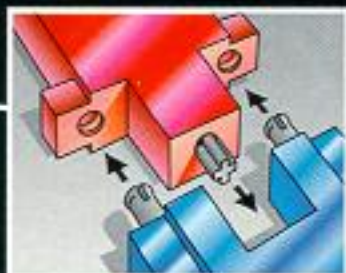

STARTER SETS

From 7 years

NEW MULTI SET

Poster
inserted

NEW

8244

LEGO TECHNIC Transformer Set

Instructions for 9 models built up from 3 basic modules which can be snapped together. The models include a helicopter, breakdown truck, a trike, sports car and snow scooter. The modules can be interchanged easily. From 8 years.