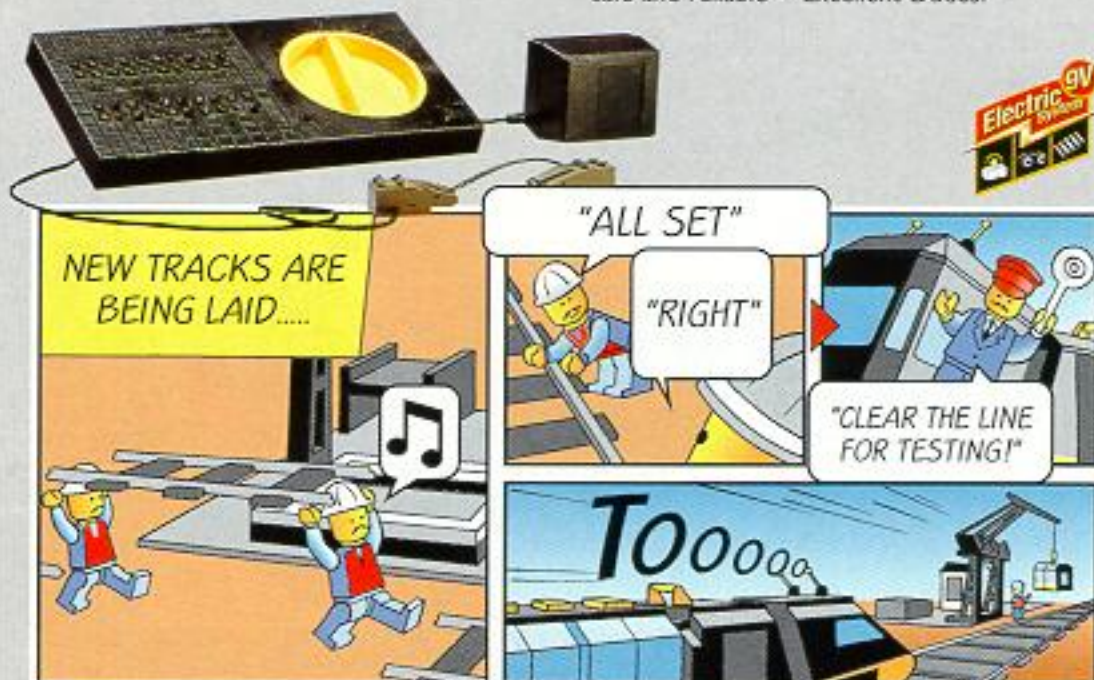

6649
Street Sweeper.
From 6 years.

Vehicles

6581
Dumper and Digger From 6 years.

6518
Beach Patrol
From 6 years.

6535
Dumper. From 6 years.

New products available from January.

LEGO SYSTEM

TRAINS

From 7 years

The LEGO® SYSTEM trains, tracks and carriages give you the chance to build different train networks every day! The system uses a transformer instead of a battery, so it just keeps on going! The electric current is conducted through the wheels of the trains, so all you have to do is worry about what will be your destination for the day! It's simple, safe and reliable - "Excellent Dudes!"