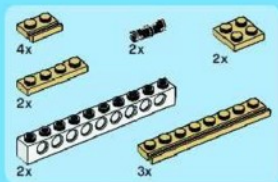

LEGO

TAJ MAHAL

10189

43 cm / 17 3/4 in.
29 cm / 11 3/8 in.

1

1

2

3