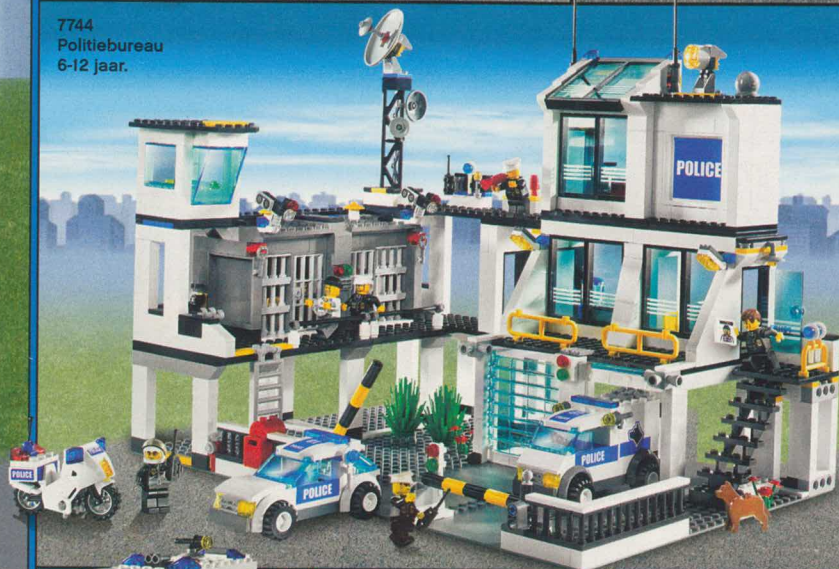

7741
Politiehelikopter
5-12 jaar.