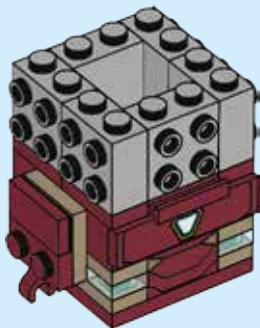

BRICK 'HEADZ

41604

MARVEL

IRON MAN MK50

35

[LEGO.com/brickheadz](https://www.LEGO.com/brickheadz)

1

2

1x

5

6

6

7

8

6x

8

2x

1x

1x

9

1

2

6x

10

1x

11

12

12

13

14

2x

14