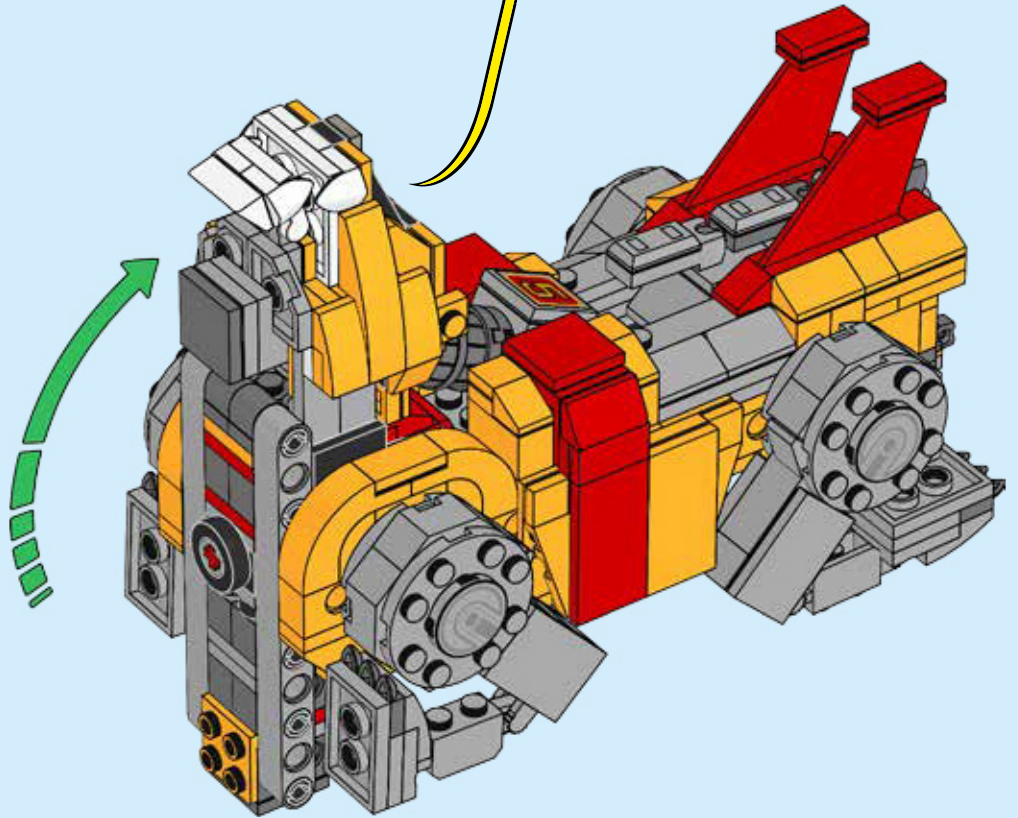

5

CLICK KLICK
CLIC CLIQUE
KATT 卡塔