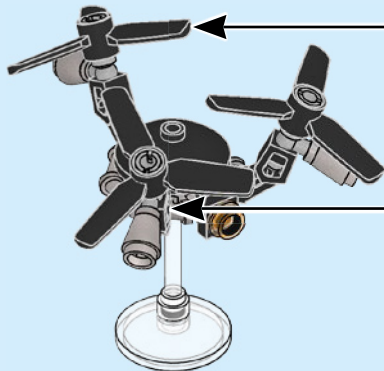

LEGO **MARVEL** **SPIDER-MAN**
Far From Home

40343

3x 

6282747

 [LEGO.com/MARVELSUPERHEROES](https://www.lego.com/MARVELSUPERHEROES)

1**2****3****4****5****1****2****3****3x****6**

LEGO.com/service

LEGO and the LEGO logo are trademarks of the/son des marques de commerce du/son marcas registradas de LEGO Group. ©2019 The LEGO Group. 6282747