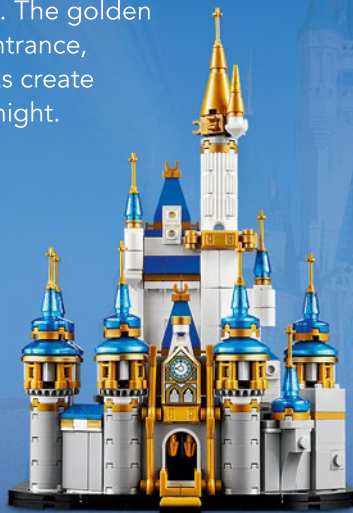

Disney

40478

Disney

Welcome to the LEGO® Mini Disney Castle!

Now you can build the dream and live it, too. This delightful miniature LEGO® replica of the *Walt Disney World*® Resort Cinderella Castle is full of authentic details for you to explore. Intricately detailed, this mini castle is adorned with beautiful, pearlised golden tower tops and new opalescent blue rooftop cones. The golden stone bridge leads to the arched entrance, which features a clock. The fireworks create wonderful magic in the park every night.

This LEGO® Mini Disney Castle contains over 565 LEGO pieces and creates its own Disney magic with the included unique, vintage-style Mickey Mouse minifigure.

Walt Disney World

THE WORLD'S MOST MAGICAL CELEBRATION

The actual Cinderella Castle...

Is at the heart of *Magic Kingdom*® Park at *Walt Disney World*® Resort in Florida.

It is the gateway to the *Fantasyland*® area, where beloved stories come to life before your eyes. The castle itself stands 57.6 meters (189 feet) tall. On the exterior is a clock, gargoyles and the Disney family crest. Inside is a large storytelling mosaic, a restaurant and the *Bibbidi Bobbidi Boutique* location. The courtyard hosts musical Disney character spectacles, and the daily fireworks show in the park helps create wonderful magic.