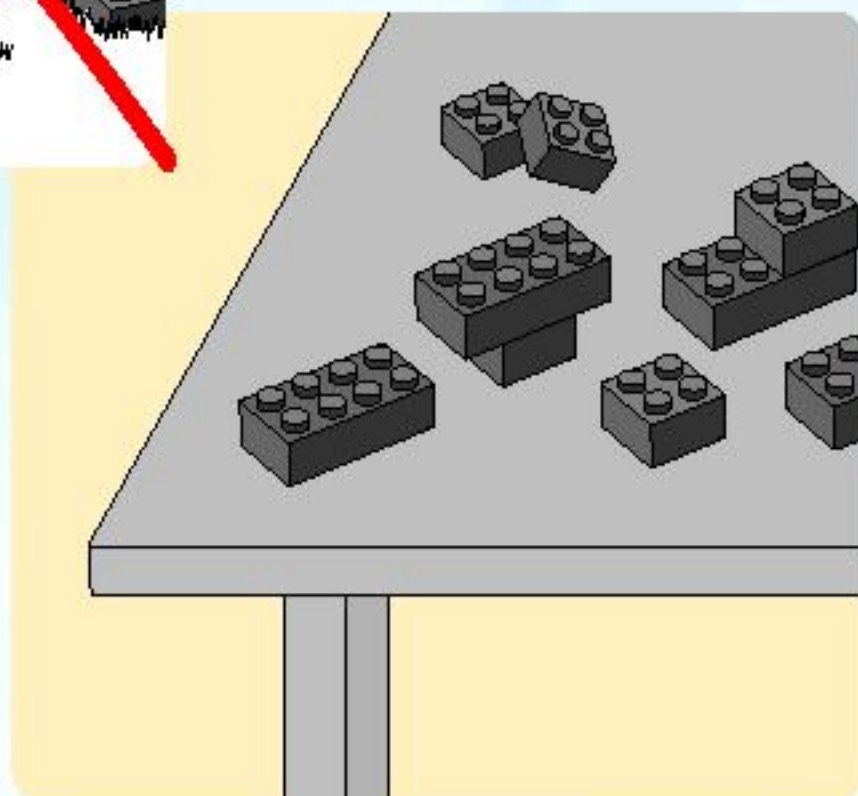

LEGO

**BEN
10
ALIEN
FORCE**

8518

WARNING: CHOKING HAZARD.
Small parts. Not for children under 3 years.

Jet Ray

CN
Cartoon Network

1

2