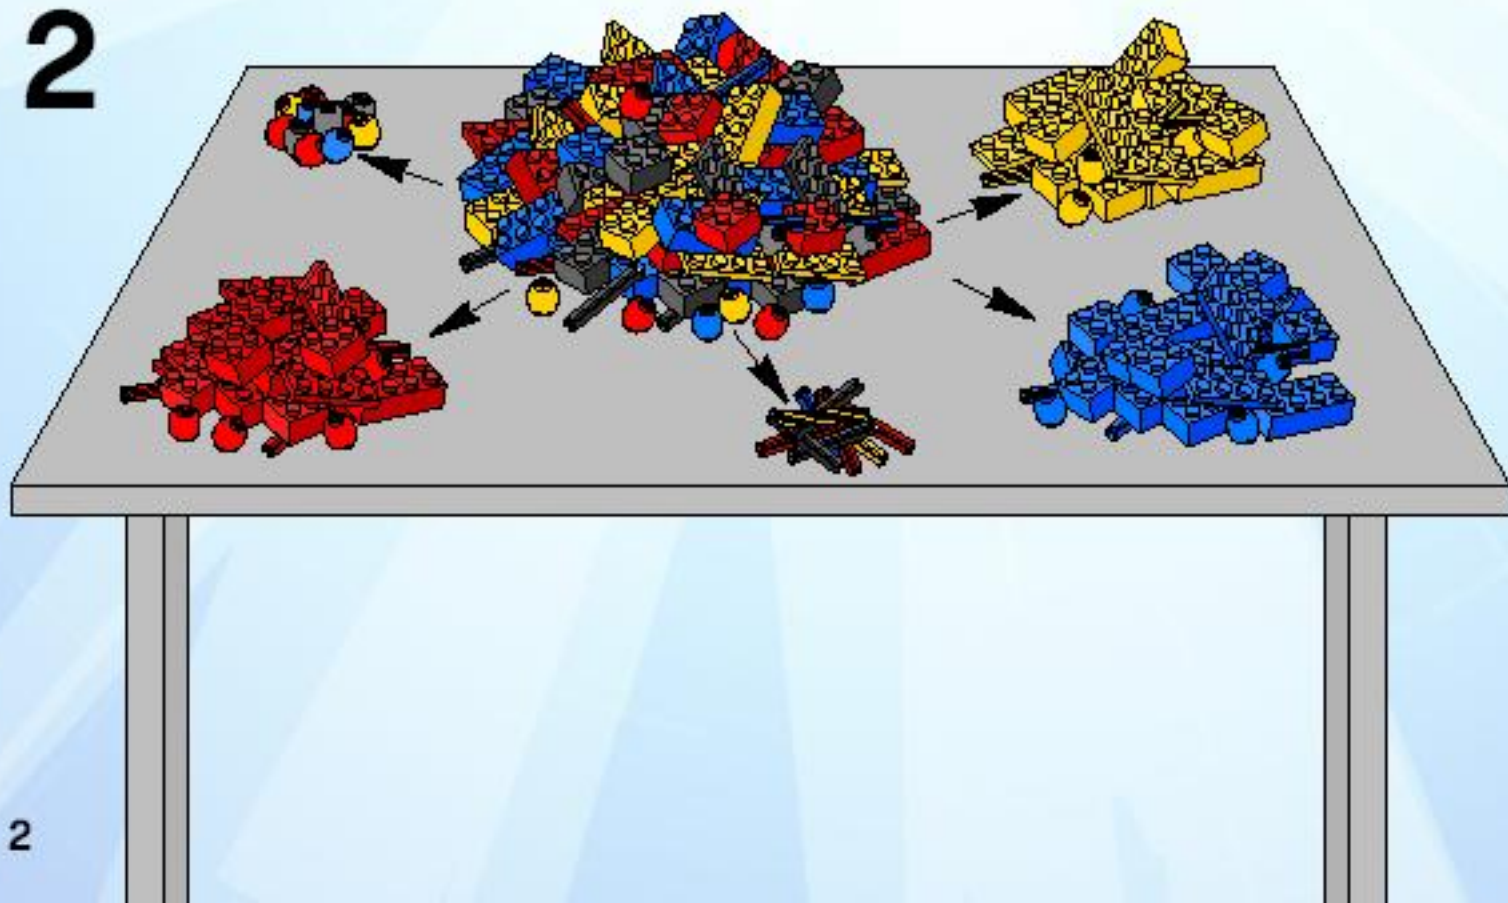

LEGO

**BEN
10
ALIEN
FORCE**

8518

WARNING: CHOKING HAZARD.
Small parts. Not for children under 3 years.

Jet Ray

CN
Cartoon Network

1

2