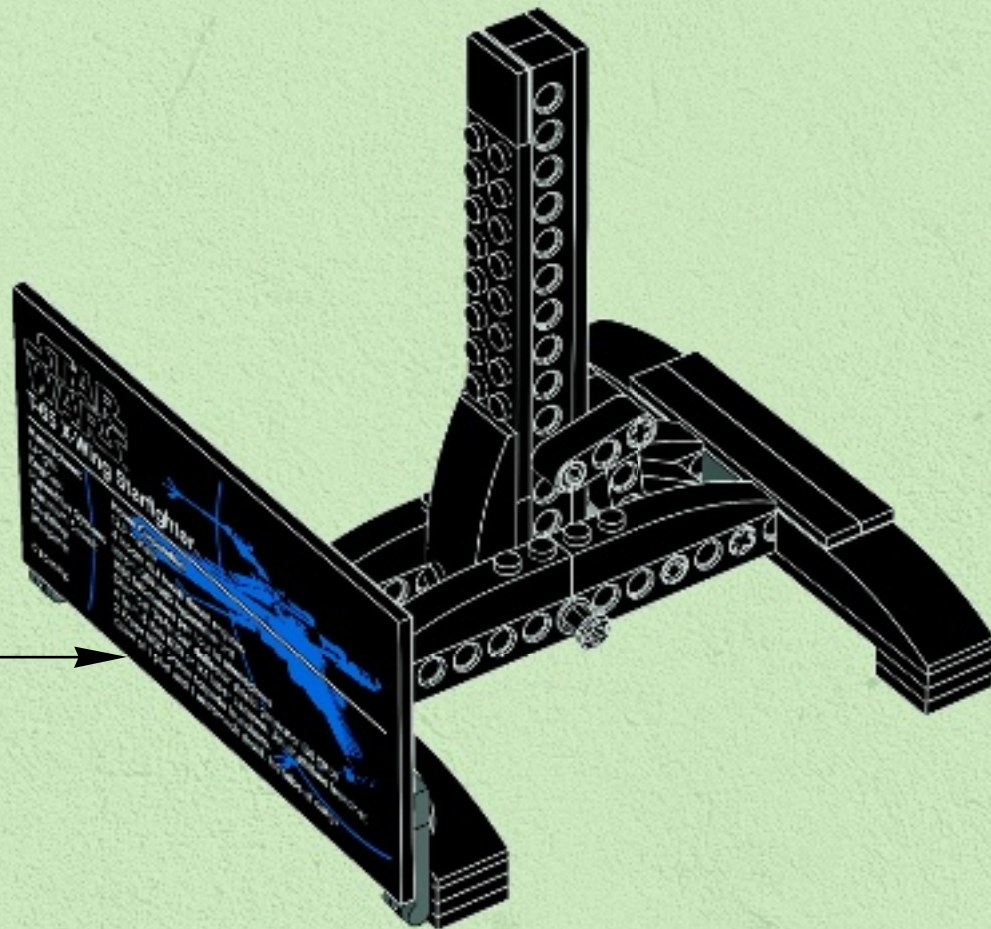

4

5

13

14

1

2

3

4

LEGO Star Wars
Yoda's Wing Starfighter
This set includes a detailed model of Yoda's Wing Starfighter, a small spacecraft used by the Jedi Master. The model is built using black Technic beams and plates, with a central vertical post and a horizontal base. The wings are made of black Technic beams and plates, and the cockpit area is also constructed from black Technic parts. The model is shown in a 3D perspective view, highlighting its intricate design and construction.