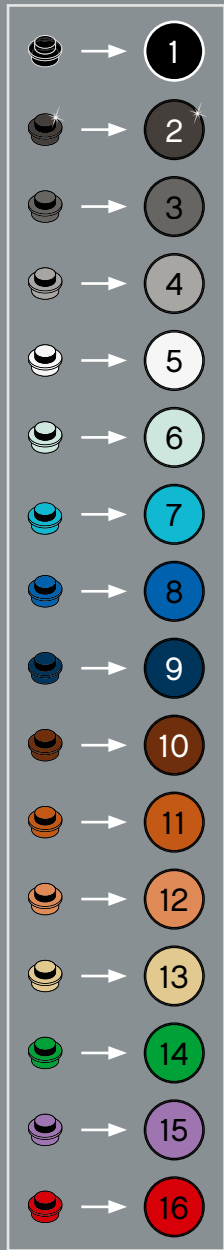

DC COLLECTION
BY JIM LEE
Jim Lee

2x

31205

36x

1

2

3

4

5

6

7

8

9

10

11

12