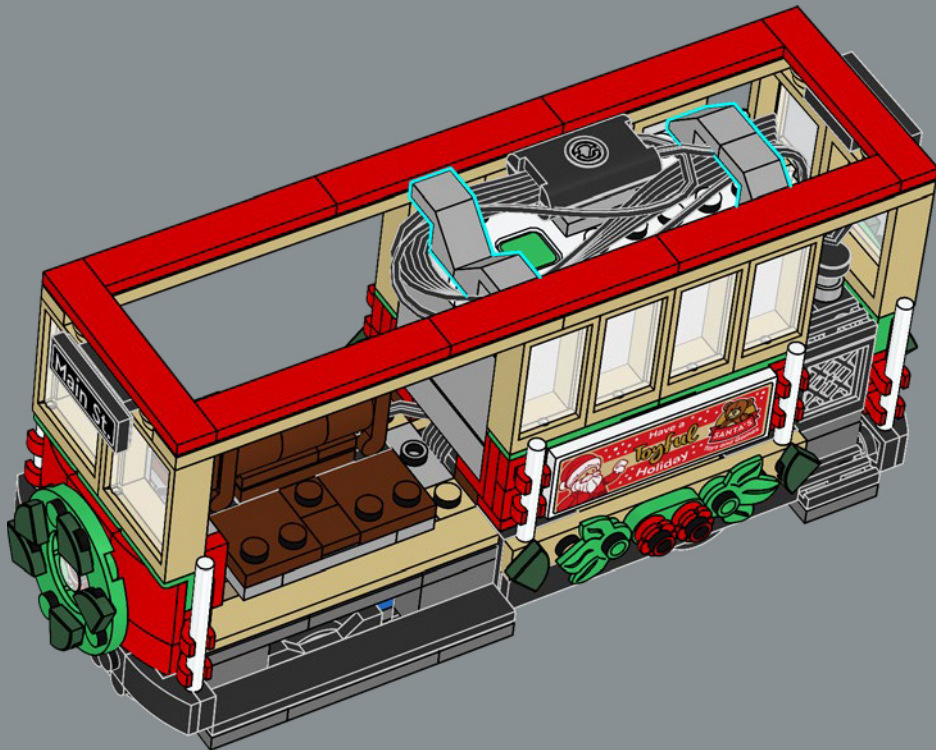

14

15

16

4x

17

18

BUILD TOGETHER

★ There's no better way to get into the holiday spirit than by sitting down with friends and family and building a LEGO® model together. This Holiday Main Street set is the latest addition to our Winter Village Collection and is made up of individual models with their own separate Building Instructions that allow up to four people to enjoy this festive LEGO building experience.