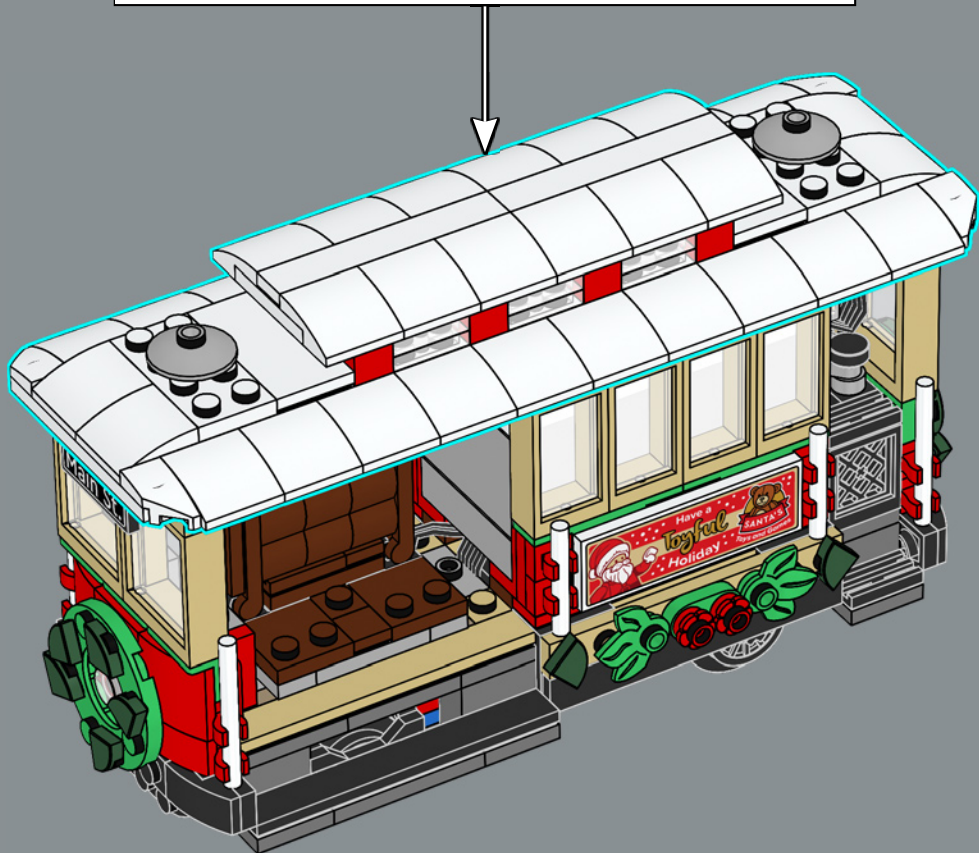

14

15

16

4x

17

18

BUILD TOGETHER

★ There's no better way to get into the holiday spirit than by sitting down with friends and family and building a LEGO® model together. This Holiday Main Street set is the latest addition to our Winter Village Collection and is made up of individual models with their own separate Building Instructions that allow up to four people to enjoy this festive LEGO building experience.