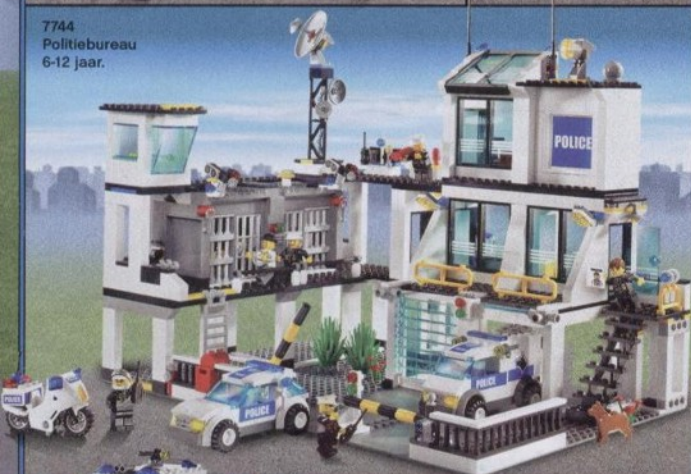

5612
Politieagent
5-12 jaar.