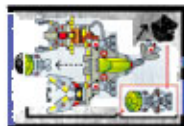

Take the cockpit from the front of the ship and the propeller from the tail to create a mini-spy sub!

From claw to tail the Scorpion measures 14 1/2" long!

Giant claw arm opens and closes.

C. This high-tech sub is also a working lab and an underwater prison!

Suction hoses gather crystals as the sub searches the deep. Special magnets can be used to attach and detach the hoses in a flash. Comes with three Hydronauts and a Stingray prisoner. Ages 8-12. 289 pieces. #6180SP Hydro Search Sub ~~$54.00~~
Catalog Special - $44.00

Working compass