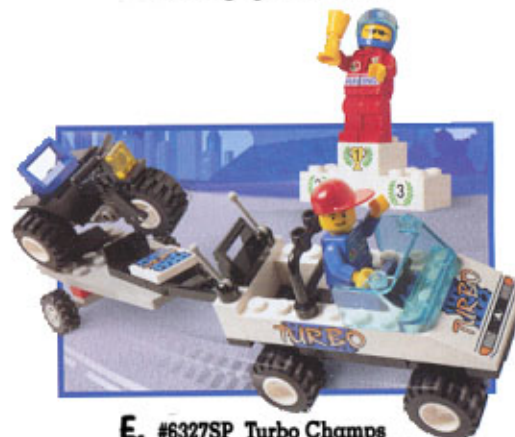

You can almost hear the engines revving now. These souped-up dragsters are ready to break the sound barrier as they speed for the winner's cup. Includes a helicopter, two drivers, a mechanic and a helicopter pilot. Ages 6-12. 284 pieces.
#6568SP Drag Race Rally ~~\$38.00~~
Catalog Special - \$26.00

B. #6580SP Land Jet 7
Ages 7-12. 105 pieces. ~~\$14.50~~
Catalog Special - \$12.00

C. #6328SP Helicopter Transport
Ages 5-12. 100 pieces. ~~\$28.00~~
Catalog Special - \$16.00

D. #6451SP River Response Ages 7-12. 145 pieces. ~~\$22.00~~ Catalog Special - \$16.50