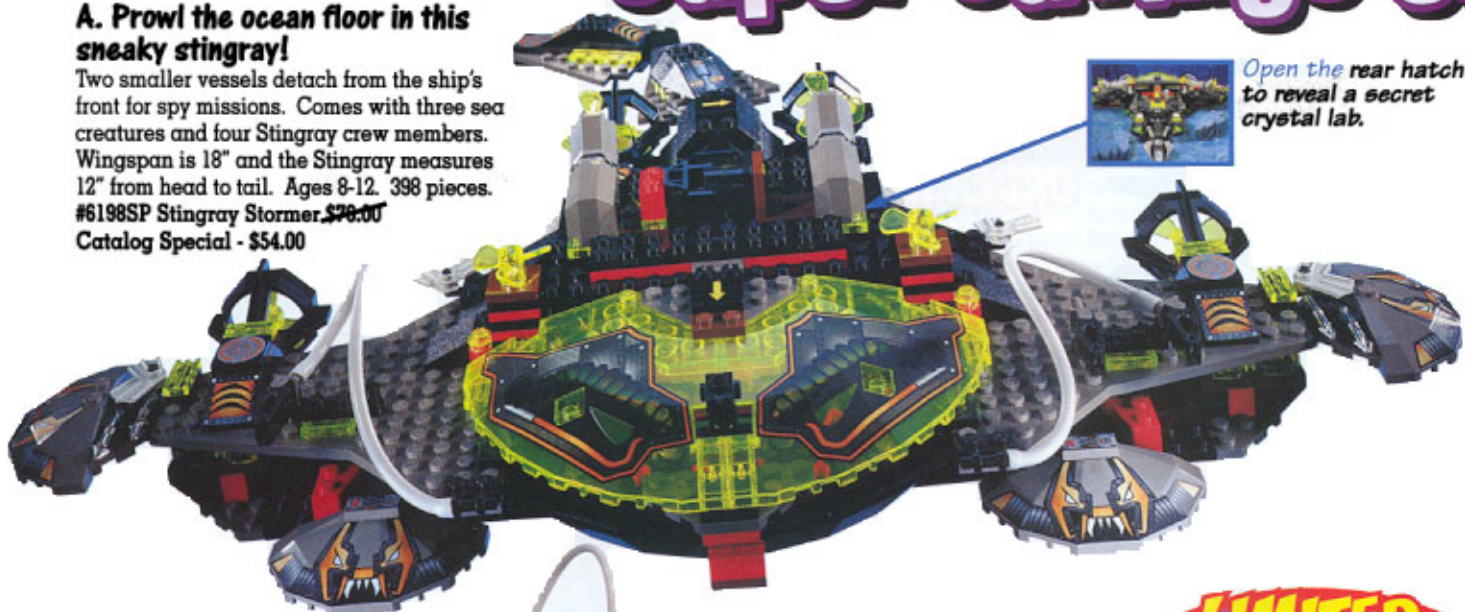

#FP100SP Blast-Off Framed Print ~~\$59.00~~
Catalog Special - \$29.00

G. You don't just see it. You don't just fear it.

You actually hear it! Stinger lights up when sound is activated, and two mosquito ships detach with quick release magnets to swarm anyone or anything that tries to get in their way. Includes one Insectoid, two droids and three magnetic energy orbs. Requires two AA batteries (not included) to operate lights and sound.

Ages 8-12. 252 pieces.
#6969SP Celestial Stinger ~~\$44.00~~
Catalog Special - \$44.00

Press buttons to light up the stinger and make three different space sounds.

Mosquito Ship

To Order Call: 1-800-453-4652 24 Hours a day

Super Savings on

A. Prowl the ocean floor in this sneaky stingray!

Two smaller vessels detach from the ship's front for spy missions. Comes with three sea creatures and four Stingray crew members. Wingspan is 18" and the Stingray measures 12" from head to tail. Ages 8-12. 398 pieces. #6198SP Stingray Stormer. ~~\$78.00~~
Catalog Special - \$54.00

Open the rear hatch to reveal a secret crystal lab.

B. It looks like a scorpion...

But it is actually a deep-sea vessel manned by three Stingrays — half man, half fish creatures. Scan the ocean floor with adjustable search lights. Then use the hose and claw to snatch crystals from the Hydronauts. Ages 7-12. 292 pieces. #6160SP Sea Scorpion ~~\$44.00~~
Catalog Special - \$35.00