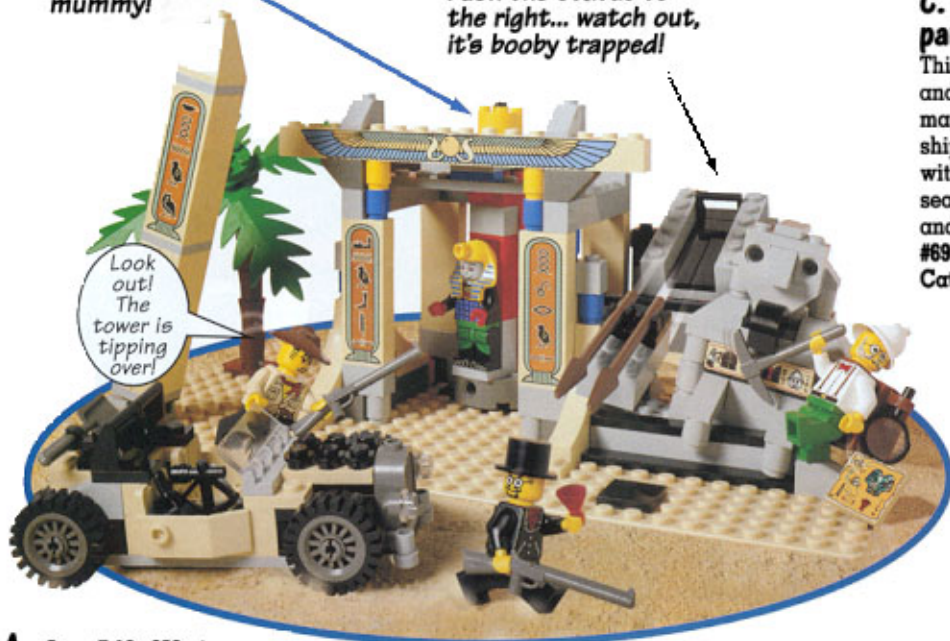

Pull the pin to make the ninja snoop down!

Two revolving walls make it easy for the ninjas to sneak around.

Pull the pin to release the swinging axes.

H. Watch out for sneaky ninjas and tons of traps!

The robber's got to get the stolen treasure cart over the samurai guarded, Stone Tower Bridge without getting caught. Sneaky ninjas are everywhere - hiding in the tower and skillfully scaling walls. Includes horse cart with secret compartment, two ninjas, one robber and two samurai.

Ages 8-12. 402 pieces.
#6089SP Stone Tower Bridge ~~\$54.00~~
Catalog Special - \$44.00

Pull the pin to release the secret floor panel.

To Order Call: 1-800-453-4652 24 Hours a day

LEGO Adventures

Turn this knob to reveal the ancient mummy!

Push the statue to the right... watch out, it's booby trapped!

A. Ages 7-12. 253 pieces.
#5958SP Mummy's Tomb ~~\$38.00~~
Catalog Special - \$26.00

Can you find the secret floor panel?

B. Uncover the Sphinx's darkest secrets!

It's one of the greatest mysteries of the ancient times, and now YOU are on a mission to uncover its deepest, darkest secrets. Proceed with caution because dangers lurk around every turn. Poisonous snakes and scorpions, towers that topple and spooky skeletons are just a few of the tricks and traps that await you! Includes three Adventurers, tons of tools and supplies, plus the Baron and Sam Sinister, who want to plunder the tomb! Ages 8-12. 342 pieces.