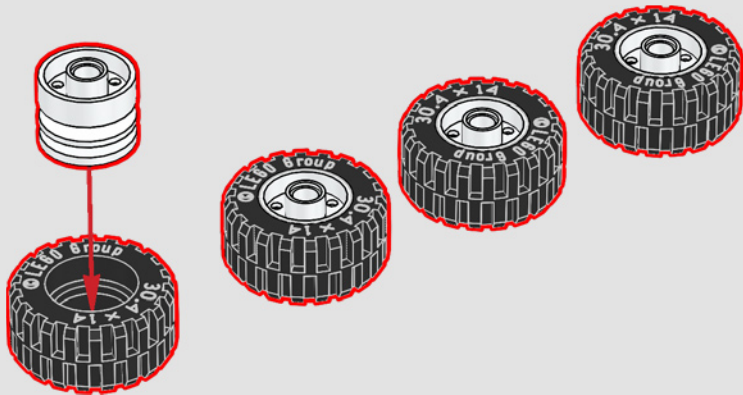

[LEGO.com/devicecheck](https://LEGO.com/devicecheck)

乐高®拼搭指引

LEGO® Building Instructions

Download on the  
App Store

GET IT ON  
Google Play

腾讯应用宝  
安卓应用商店

Apple and the Apple logo are trademarks of Apple Inc.  
Google Play and the Google Play logo are trademarks of Google LLC.  
Tencent and the Tencent logo are trademarks of Tencent Inc.