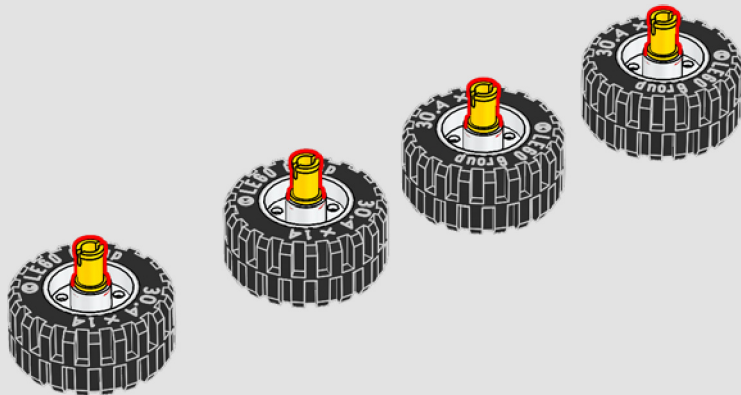

[LEGO.com/devicecheck](https://LEGO.com/devicecheck)

乐高®拼搭指引

LEGO® Building Instructions

Download on the  
App Store

GET IT ON  
Google Play

腾讯应用宝  
安卓应用商店

Apple and the Apple logo are trademarks of Apple Inc.  
Google Play and the Google Play logo are trademarks of Google LLC.  
Tencent and the Tencent logo are trademarks of Tencent Inc.